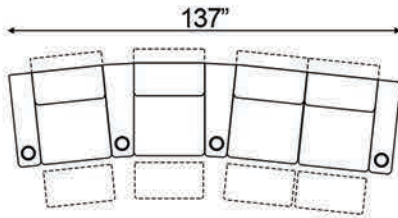

Straight Armrest Width: 6.5" | Curved Armrest Width: 12"

Distance from wall needed for full recline: 3.5"

### Popular Straight Configurations

Curved Row of 2

Curved Row of 3

Curved Row of 3 Loveseat Left

Row of 3 Loveseat Right

Curved Row of 4 Loveseat Left

Curved Row of 4 Loveseat Right

Curved Row of 4 Middle Loveseat

Curved Row of 4

Curved Row of 4 Dual Loveseats

Curved Row of 5

Curved Row of 5 Loveseat Left

Curved Row of 5 Loveseat Right

Curved Row of 5 Dual Loveseats

Curved Row of 5 Sofa Left

Curved Row of 5 Sofa Right