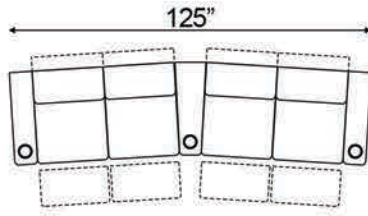

Straight Armrest Width: 6.5" | Curved Armrest Width: 12"

Distance from wall needed for full recline: 3.5"

### Popular Straight Configurations

Curved Row of 2

Curved Row of 3

Curved Row of 3 Loveseat Left

Row of 3 Loveseat Right

Curved Row of 4 Loveseat Left

Curved Row of 4 Loveseat Right

Curved Row of 4 Middle Loveseat

Curved Row of 4

Curved Row of 4 Dual Loveseats

Curved Row of 5

Curved Row of 5 Loveseat Left

Curved Row of 5 Loveseat Right

Curved Row of 5 Dual Loveseats

Curved Row of 5 Sofa Left

Curved Row of 5 Sofa Right