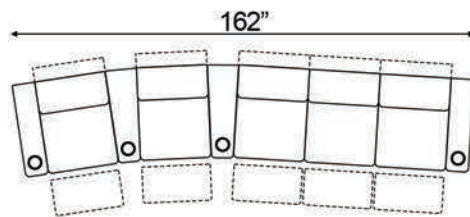

Straight Armrest Width: 6.5" | Curved Armrest Width: 12"

Distance from wall needed for full recline: 3.5"

### Popular Straight Configurations

Curved Row of 2

Curved Row of 3

Curved Row of 3 Loveseat Left

Row of 3 Loveseat Right

Curved Row of 4 Loveseat Left

Curved Row of 4 Loveseat Right

Curved Row of 4 Middle Loveseat

Curved Row of 4

Curved Row of 4 Dual Loveseats

Curved Row of 5

Curved Row of 5 Loveseat Left

Curved Row of 5 Loveseat Right

Curved Row of 5 Dual Loveseats

Curved Row of 5 Sofa Left

Curved Row of 5 Sofa Right