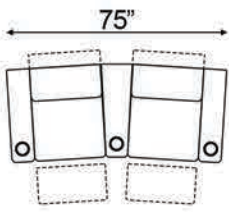

Straight Armrest Width: 6.5" | Curved Armrest Width: 12"

Distance from wall needed for full recline: 3.5"

### Popular Straight Configurations

Curved Row of 2

Curved Row of 3

Curved Row of 3 Loveseat Left

Row of 3 Loveseat Right

Curved Row of 4 Loveseat Left

Curved Row of 4 Loveseat Right

Curved Row of 4 Middle Loveseat

Curved Row of 4

Curved Row of 4 Dual Loveseats

Curved Row of 5

Curved Row of 5 Loveseat Left

Curved Row of 5 Loveseat Right

Curved Row of 5 Dual Loveseats

Curved Row of 5 Sofa Left

Curved Row of 5 Sofa Right