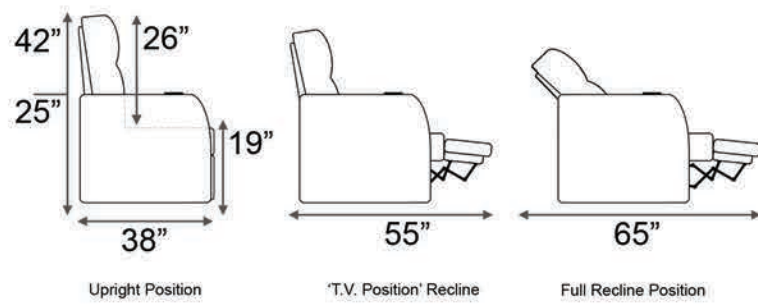

Straight Armrest Width: 6.5" | Curved Armrest Width: 12"

Distance from wall needed for full recline: 3.5"

### Popular Straight Configurations

Curved Row of 2

Curved Row of 3

Curved Row of 3 Loveseat Left

Row of 3 Loveseat Right

Curved Row of 4 Loveseat Left

Curved Row of 4 Loveseat Right

Curved Row of 4 Middle Loveseat

Curved Row of 4

Curved Row of 4 Dual Loveseats

Curved Row of 5

Curved Row of 5 Loveseat Left

Curved Row of 5 Loveseat Right

Curved Row of 5 Dual Loveseats

Curved Row of 5 Sofa Left

Curved Row of 5 Sofa Right