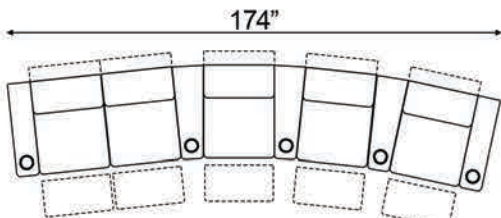

Straight Armrest Width: 6.5" | Curved Armrest Width: 12"

Distance from wall needed for full recline: 3.5"

### Popular Straight Configurations

Curved Row of 2

Curved Row of 3

Curved Row of 3 Loveseat Left

Row of 3 Loveseat Right

Curved Row of 4 Loveseat Left

Curved Row of 4 Loveseat Right

Curved Row of 4 Middle Loveseat

Curved Row of 4

Curved Row of 4 Dual Loveseats

Curved Row of 5

Curved Row of 5 Loveseat Left

Curved Row of 5 Loveseat Right

Curved Row of 5 Dual Loveseats

Curved Row of 5 Sofa Left

Curved Row of 5 Sofa Right