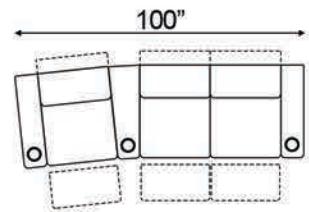

Straight Armrest Width: 6.5" | Curved Armrest Width: 12"

Distance from wall needed for full recline: 3.5"

### Popular Straight Configurations

Curved Row of 2

Curved Row of 3

Curved Row of 3 Loveseat Left

Row of 3 Loveseat Right

Curved Row of 4 Loveseat Left

Curved Row of 4 Loveseat Right

Curved Row of 4 Middle Loveseat

Curved Row of 4

Curved Row of 4 Dual Loveseats

Curved Row of 5

Curved Row of 5 Loveseat Left

Curved Row of 5 Loveseat Right

Curved Row of 5 Dual Loveseats

Curved Row of 5 Sofa Left

Curved Row of 5 Sofa Right