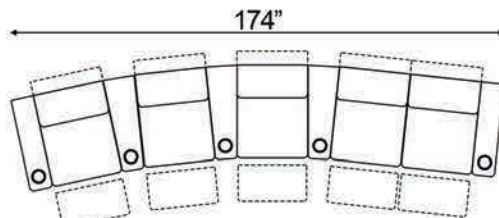

Straight Armrest Width: 6.5" | Curved Armrest Width: 12"

Distance from wall needed for full recline: 3.5"

### Popular Straight Configurations

Curved Row of 2

Curved Row of 3

Curved Row of 3 Loveseat Left

Row of 3 Loveseat Right

Curved Row of 4 Loveseat Left

Curved Row of 4 Loveseat Right

Curved Row of 4 Middle Loveseat

Curved Row of 4

Curved Row of 4 Dual Loveseats

Curved Row of 5

Curved Row of 5 Loveseat Left

Curved Row of 5 Loveseat Right

Curved Row of 5 Dual Loveseats

Curved Row of 5 Sofa Left

Curved Row of 5 Sofa Right