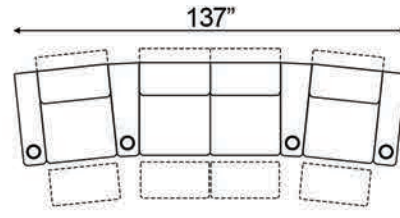

Straight Armrest Width: 6.5" | Curved Armrest Width: 12"

Distance from wall needed for full recline: 3.5"

### Popular Straight Configurations

Curved Row of 2

Curved Row of 3

Curved Row of 3 Loveseat Left

Row of 3 Loveseat Right

Curved Row of 4 Loveseat Left

Curved Row of 4 Loveseat Right

Curved Row of 4 Middle Loveseat

Curved Row of 4

Curved Row of 4 Dual Loveseats

Curved Row of 5

Curved Row of 5 Loveseat Left

Curved Row of 5 Loveseat Right

Curved Row of 5 Dual Loveseats

Curved Row of 5 Sofa Left

Curved Row of 5 Sofa Right