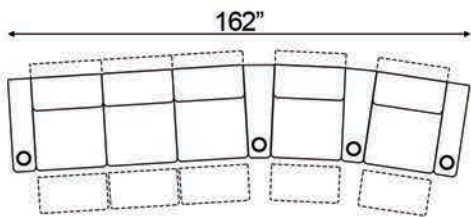

Straight Armrest Width: 6.5" | Curved Armrest Width: 12"

Distance from wall needed for full recline: 3.5"

### Popular Straight Configurations

Curved Row of 2

Curved Row of 3

Curved Row of 3 Loveseat Left

Row of 3 Loveseat Right

Curved Row of 4 Loveseat Left

Curved Row of 4 Loveseat Right

Curved Row of 4 Middle Loveseat

Curved Row of 4

Curved Row of 4 Dual Loveseats

Curved Row of 5

Curved Row of 5 Loveseat Left

Curved Row of 5 Loveseat Right

Curved Row of 5 Dual Loveseats

Curved Row of 5 Sofa Left

Curved Row of 5 Sofa Right