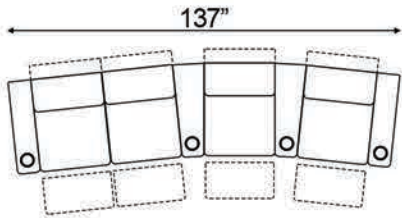

Straight Armrest Width: 6.5" | Curved Armrest Width: 12"

Distance from wall needed for full recline: 3.5"

### Popular Straight Configurations

Curved Row of 2

Curved Row of 3

Curved Row of 3 Loveseat Left

Row of 3 Loveseat Right

Curved Row of 4 Loveseat Left

Curved Row of 4 Loveseat Right

Curved Row of 4 Middle Loveseat

Curved Row of 4

Curved Row of 4 Dual Loveseats

Curved Row of 5

Curved Row of 5 Loveseat Left

Curved Row of 5 Loveseat Right

Curved Row of 5 Dual Loveseats

Curved Row of 5 Sofa Left

Curved Row of 5 Sofa Right