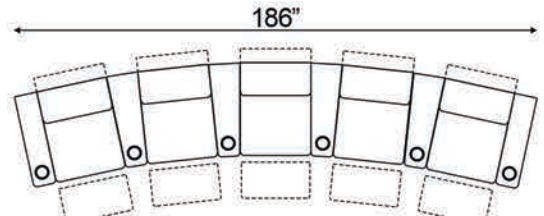

Straight Armrest Width: 6.5" | Curved Armrest Width: 12"

Distance from wall needed for full recline: 3.5"

### Popular Straight Configurations

Curved Row of 2

Curved Row of 3

Curved Row of 3 Loveseat Left

Row of 3 Loveseat Right

Curved Row of 4 Loveseat Left

Curved Row of 4 Loveseat Right

Curved Row of 4 Middle Loveseat

Curved Row of 4

Curved Row of 4 Dual Loveseats

Curved Row of 5

Curved Row of 5 Loveseat Left

Curved Row of 5 Loveseat Right

Curved Row of 5 Dual Loveseats

Curved Row of 5 Sofa Left

Curved Row of 5 Sofa Right