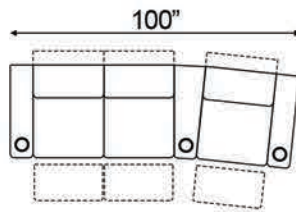

Straight Armrest Width: 6.5" | Curved Armrest Width: 12"

Distance from wall needed for full recline: 3.5"

### Popular Straight Configurations

Curved Row of 2

Curved Row of 3

Curved Row of 3 Loveseat Left

Row of 3 Loveseat Right

Curved Row of 4 Loveseat Left

Curved Row of 4 Loveseat Right

Curved Row of 4 Middle Loveseat

Curved Row of 4

Curved Row of 4 Dual Loveseats

Curved Row of 5

Curved Row of 5 Loveseat Left

Curved Row of 5 Loveseat Right

Curved Row of 5 Dual Loveseats

Curved Row of 5 Sofa Left

Curved Row of 5 Sofa Right