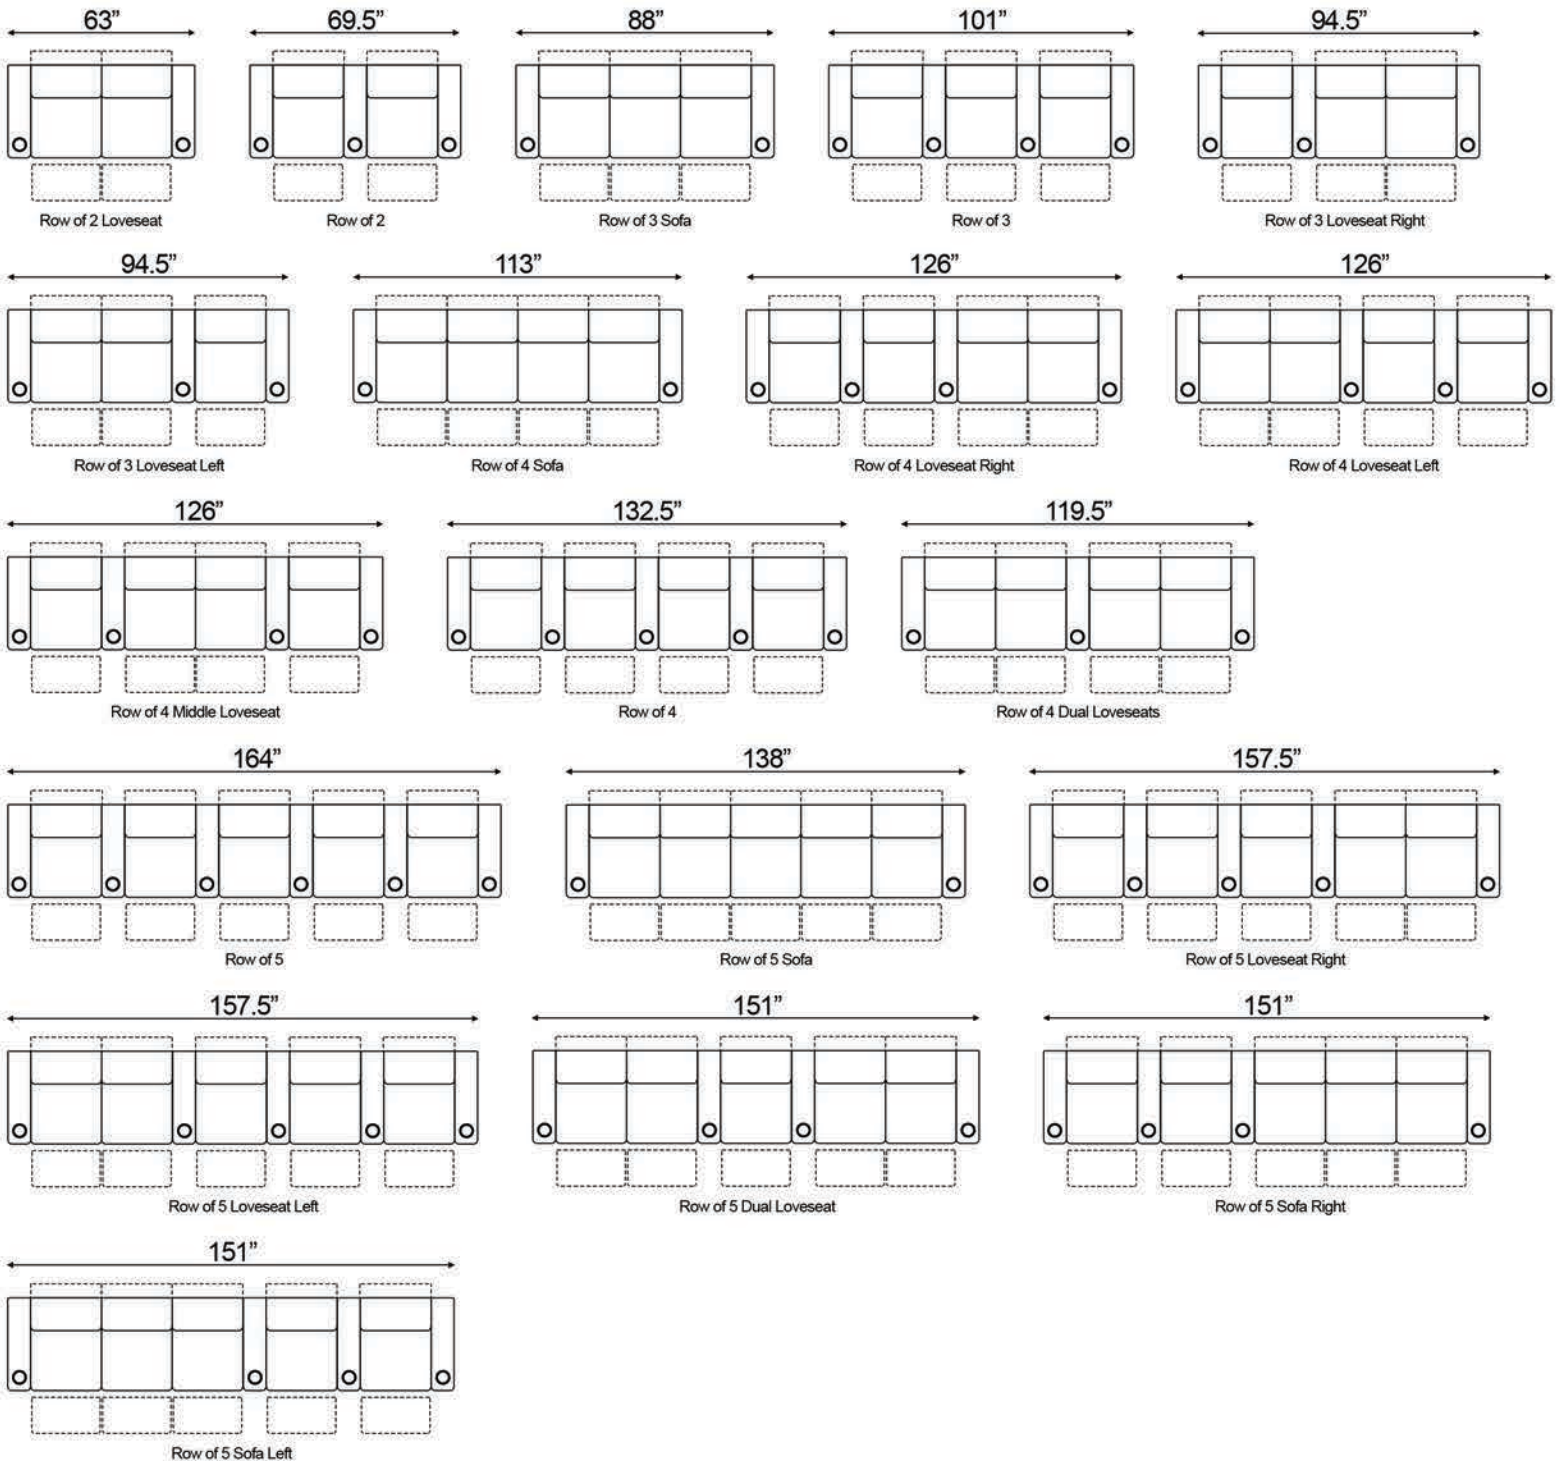

Straight Armrest Width: 6.5" | Curved Armrest Width: 12"

Distance from wall needed for full recline: 3.5"

### Popular Straight Configurations

Curved Row of 2

Curved Row of 3

Curved Row of 3 Loveseat Left

Row of 3 Loveseat Right

Curved Row of 4 Loveseat Left

Curved Row of 4 Loveseat Right

Curved Row of 4 Middle Loveseat

Curved Row of 4

Curved Row of 4 Dual Loveseats

Curved Row of 5

Curved Row of 5 Loveseat Left

Curved Row of 5 Loveseat Right

Curved Row of 5 Dual Loveseats

Curved Row of 5 Sofa Left

Curved Row of 5 Sofa Right