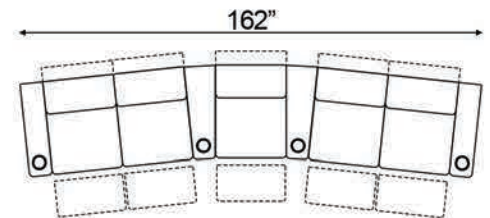

Straight Armrest Width: 6.5" | Curved Armrest Width: 12"

Distance from wall needed for full recline: 3.5"

### Popular Straight Configurations

Curved Row of 2

Curved Row of 3

Curved Row of 3 Loveseat Left

Row of 3 Loveseat Right

Curved Row of 4 Loveseat Left

Curved Row of 4 Loveseat Right

Curved Row of 4 Middle Loveseat

Curved Row of 4

Curved Row of 4 Dual Loveseats

Curved Row of 5

Curved Row of 5 Loveseat Left

Curved Row of 5 Loveseat Right

Curved Row of 5 Dual Loveseats

Curved Row of 5 Sofa Left

Curved Row of 5 Sofa Right