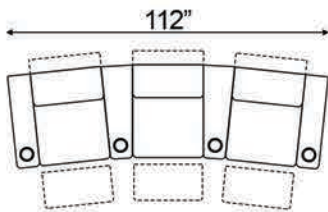

Straight Armrest Width: 6.5" | Curved Armrest Width: 12"

Distance from wall needed for full recline: 3.5"

### Popular Straight Configurations

Curved Row of 2

Curved Row of 3

Curved Row of 3 Loveseat Left

Row of 3 Loveseat Right

Curved Row of 4 Loveseat Left

Curved Row of 4 Loveseat Right

Curved Row of 4 Middle Loveseat

Curved Row of 4

Curved Row of 4 Dual Loveseats

Curved Row of 5

Curved Row of 5 Loveseat Left

Curved Row of 5 Loveseat Right

Curved Row of 5 Dual Loveseats

Curved Row of 5 Sofa Left

Curved Row of 5 Sofa Right