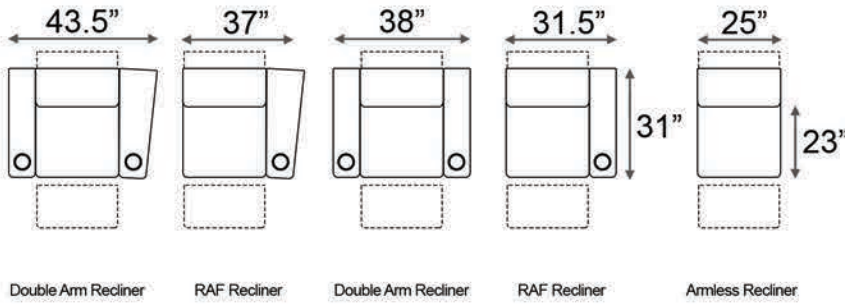

Straight Armrest Width: 6.5" | Curved Armrest Width: 12"

Distance from wall needed for full recline: 3.5"

### Popular Straight Configurations

Curved Row of 2

Curved Row of 3

Curved Row of 3 Loveseat Left

Row of 3 Loveseat Right

Curved Row of 4 Loveseat Left

Curved Row of 4 Loveseat Right

Curved Row of 4 Middle Loveseat

Curved Row of 4

Curved Row of 4 Dual Loveseats

Curved Row of 5

Curved Row of 5 Loveseat Left

Curved Row of 5 Loveseat Right

Curved Row of 5 Dual Loveseats

Curved Row of 5 Sofa Left

Curved Row of 5 Sofa Right