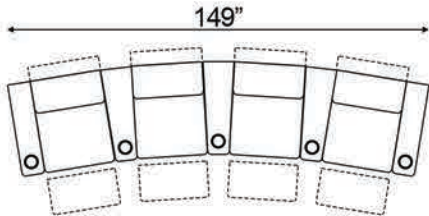

Straight Armrest Width: 6.5" | Curved Armrest Width: 12"

Distance from wall needed for full recline: 3.5"

### Popular Straight Configurations

Curved Row of 2

Curved Row of 3

Curved Row of 3 Loveseat Left

Row of 3 Loveseat Right

Curved Row of 4 Loveseat Left

Curved Row of 4 Loveseat Right

Curved Row of 4 Middle Loveseat

Curved Row of 4

Curved Row of 4 Dual Loveseats

Curved Row of 5

Curved Row of 5 Loveseat Left

Curved Row of 5 Loveseat Right

Curved Row of 5 Dual Loveseats

Curved Row of 5 Sofa Left

Curved Row of 5 Sofa Right