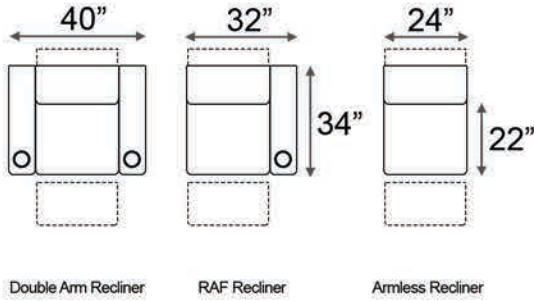

Armrest Width: 8"

Distance from wall needed for full recline: 4"

Popular Configurations