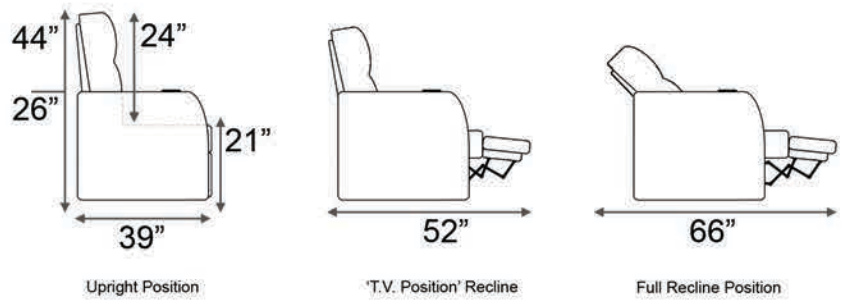

Armrest Width: 8"

Distance from wall needed for full recline: 4"

Popular Configurations