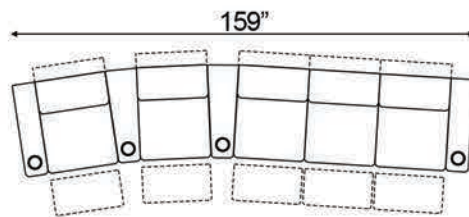

Straight Armrest Width: 7.5" | Curved Armrest Width: 12"

Distance from wall needed for full recline: 4"

Popular Straight Configurations

Curved Row of 2

Curved Row of 3

Curved Row of 3 Loveseat Left

Row of 3 Loveseat Right

Curved Row of 4 Loveseat Left

Curved Row of 4 Loveseat Right

Curved Row of 4 Middle Loveseat

Curved Row of 4

Curved Row of 4 Dual Loveseats

Curved Row of 5

Curved Row of 5 Loveseat Left

Curved Row of 5 Loveseat Right

Curved Row of 5 Dual Loveseats

Curved Row of 5 Sofa Left

Curved Row of 5 Sofa Right