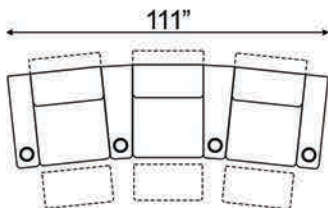

Straight Armrest Width: 7.5" | Curved Armrest Width: 12"

Distance from wall needed for full recline: 4"

Popular Straight Configurations

Curved Row of 2

Curved Row of 3

Curved Row of 3 Loveseat Left

Row of 3 Loveseat Right

Curved Row of 4 Loveseat Left

Curved Row of 4 Loveseat Right

Curved Row of 4 Middle Loveseat

Curved Row of 4

Curved Row of 4 Dual Loveseats

Curved Row of 5

Curved Row of 5 Loveseat Left

Curved Row of 5 Loveseat Right

Curved Row of 5 Dual Loveseats

Curved Row of 5 Sofa Left

Curved Row of 5 Sofa Right