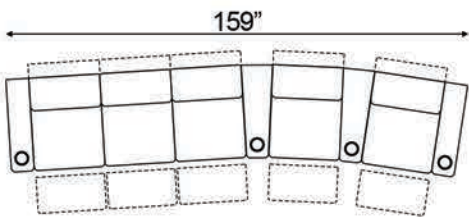

Straight Armrest Width: 7.5" | Curved Armrest Width: 12"

Distance from wall needed for full recline: 4"

Popular Straight Configurations

Curved Row of 2

Curved Row of 3

Curved Row of 3 Loveseat Left

Row of 3 Loveseat Right

Curved Row of 4 Loveseat Left

Curved Row of 4 Loveseat Right

Curved Row of 4 Middle Loveseat

Curved Row of 4

Curved Row of 4 Dual Loveseats

Curved Row of 5

Curved Row of 5 Loveseat Left

Curved Row of 5 Loveseat Right

Curved Row of 5 Dual Loveseats

Curved Row of 5 Sofa Left

Curved Row of 5 Sofa Right