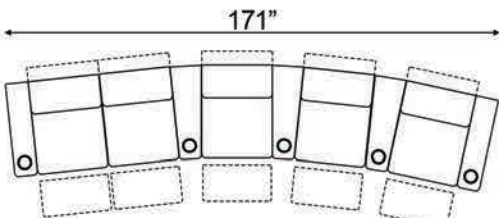

Straight Armrest Width: 7.5" | Curved Armrest Width: 12"

Distance from wall needed for full recline: 4"

Popular Straight Configurations

Curved Row of 2

Curved Row of 3

Curved Row of 3 Loveseat Left

Row of 3 Loveseat Right

Curved Row of 4 Loveseat Left

Curved Row of 4 Loveseat Right

Curved Row of 4 Middle Loveseat

Curved Row of 4

Curved Row of 4 Dual Loveseats

Curved Row of 5

Curved Row of 5 Loveseat Left

Curved Row of 5 Loveseat Right

Curved Row of 5 Dual Loveseats

Curved Row of 5 Sofa Left

Curved Row of 5 Sofa Right