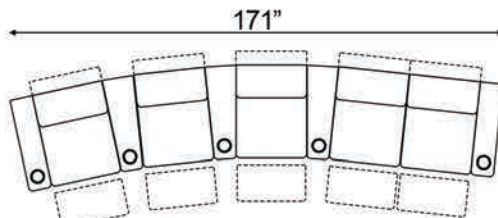

Straight Armrest Width: 7.5" | Curved Armrest Width: 12"

Distance from wall needed for full recline: 4"

Popular Straight Configurations

Curved Row of 2

Curved Row of 3

Curved Row of 3 Loveseat Left

Row of 3 Loveseat Right

Curved Row of 4 Loveseat Left

Curved Row of 4 Loveseat Right

Curved Row of 4 Middle Loveseat

Curved Row of 4

Curved Row of 4 Dual Loveseats

Curved Row of 5

Curved Row of 5 Loveseat Left

Curved Row of 5 Loveseat Right

Curved Row of 5 Dual Loveseats

Curved Row of 5 Sofa Left

Curved Row of 5 Sofa Right