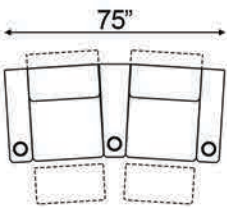

Straight Armrest Width: 7.5" | Curved Armrest Width: 12"

Distance from wall needed for full recline: 4"

Popular Straight Configurations

Curved Row of 2

Curved Row of 3

Curved Row of 3 Loveseat Left

Row of 3 Loveseat Right

Curved Row of 4 Loveseat Left

Curved Row of 4 Loveseat Right

Curved Row of 4 Middle Loveseat

Curved Row of 4

Curved Row of 4 Dual Loveseats

Curved Row of 5

Curved Row of 5 Loveseat Left

Curved Row of 5 Loveseat Right

Curved Row of 5 Dual Loveseats

Curved Row of 5 Sofa Left

Curved Row of 5 Sofa Right