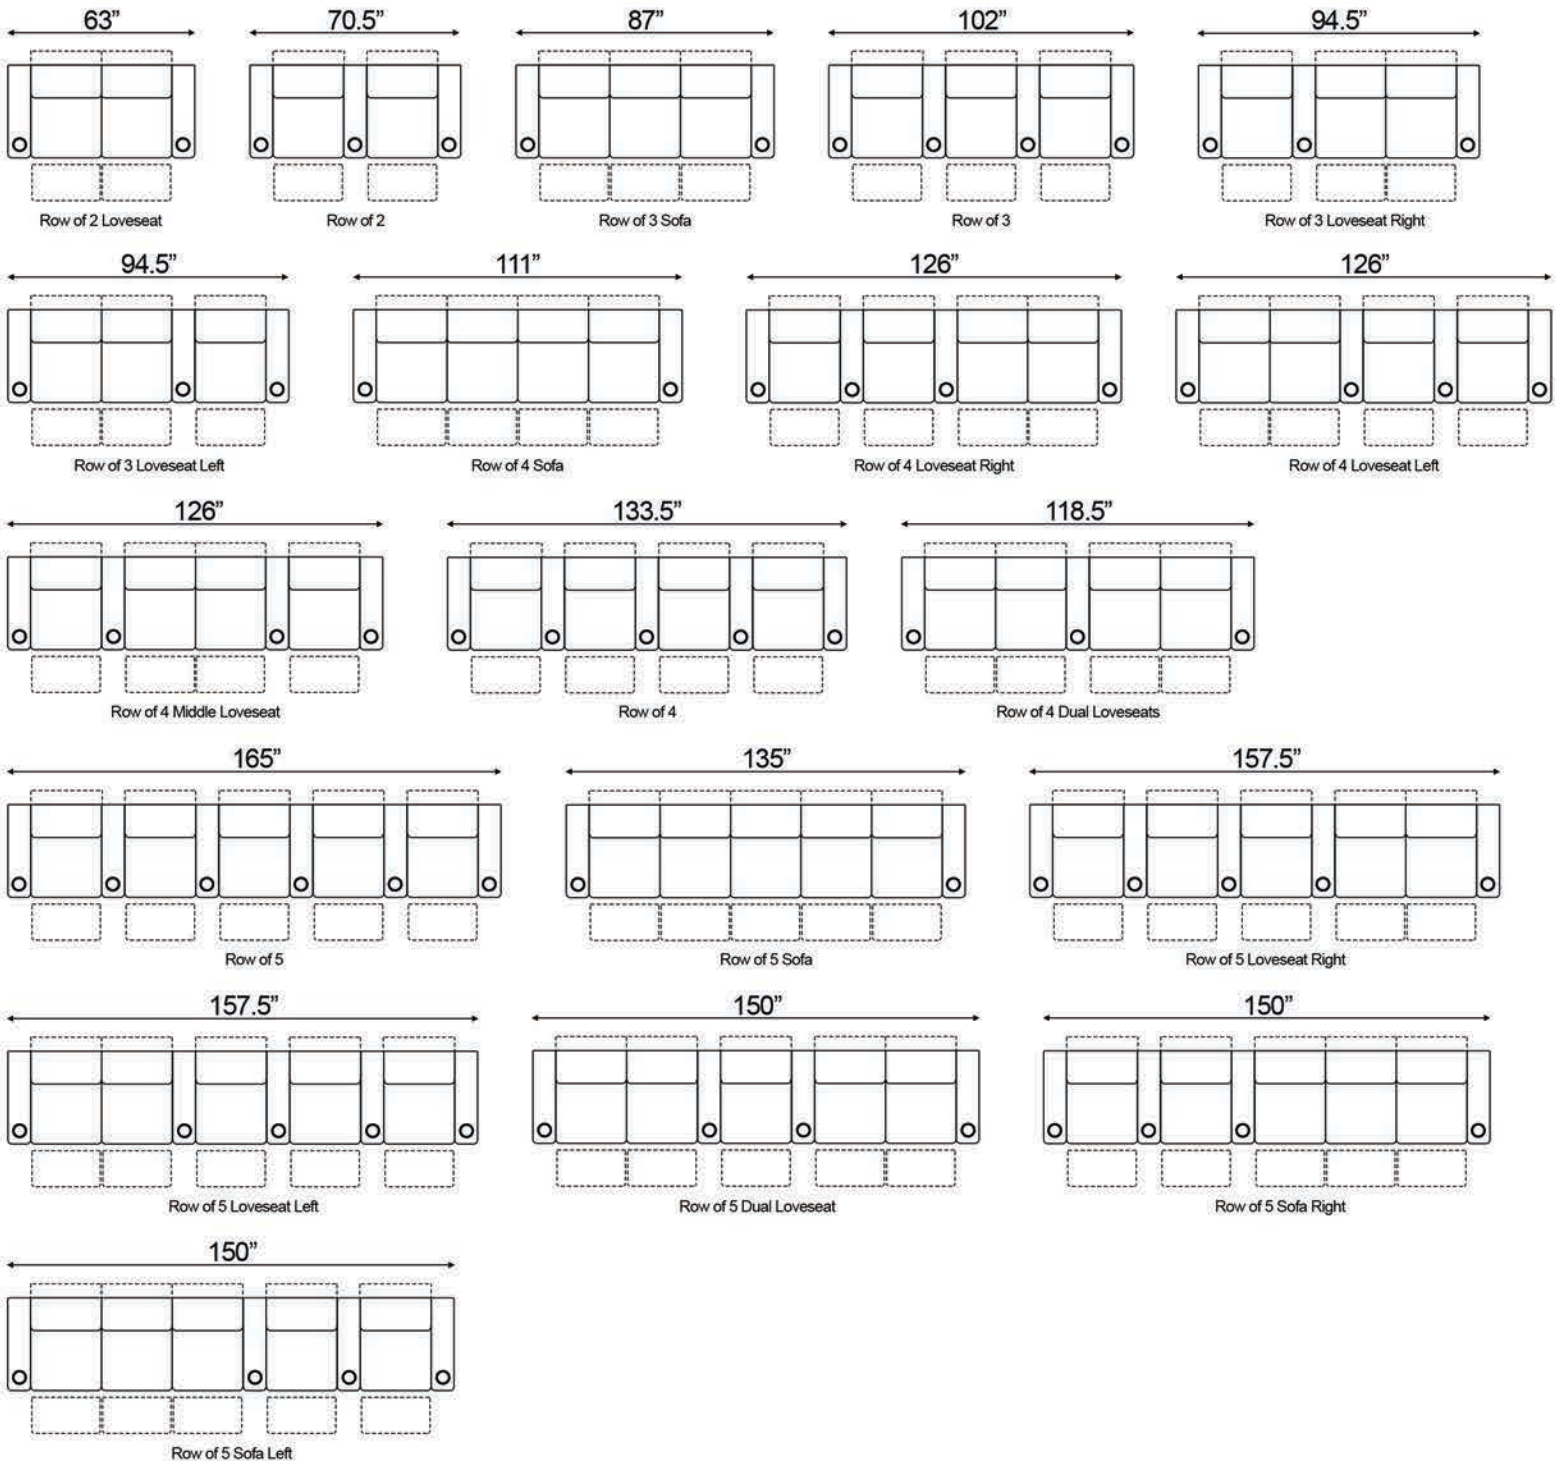

Straight Armrest Width: 7.5" | Curved Armrest Width: 12"

Distance from wall needed for full recline: 4"

Popular Straight Configurations

Curved Row of 2

Curved Row of 3

Curved Row of 3 Loveseat Left

Row of 3 Loveseat Right

Curved Row of 4 Loveseat Left

Curved Row of 4 Loveseat Right

Curved Row of 4 Middle Loveseat

Curved Row of 4

Curved Row of 4 Dual Loveseats

Curved Row of 5

Curved Row of 5 Loveseat Left

Curved Row of 5 Loveseat Right

Curved Row of 5 Dual Loveseats

Curved Row of 5 Sofa Left

Curved Row of 5 Sofa Right