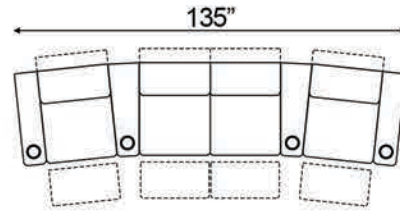

Straight Armrest Width: 7.5" | Curved Armrest Width: 12"

Distance from wall needed for full recline: 4"

Popular Straight Configurations

Curved Row of 2

Curved Row of 3

Curved Row of 3 Loveseat Left

Row of 3 Loveseat Right

Curved Row of 4 Loveseat Left

Curved Row of 4 Loveseat Right

Curved Row of 4 Middle Loveseat

Curved Row of 4

Curved Row of 4 Dual Loveseats

Curved Row of 5

Curved Row of 5 Loveseat Left

Curved Row of 5 Loveseat Right

Curved Row of 5 Dual Loveseats

Curved Row of 5 Sofa Left

Curved Row of 5 Sofa Right