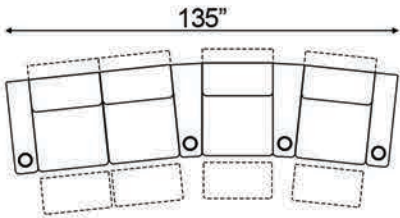

Straight Armrest Width: 7.5" | Curved Armrest Width: 12"

Distance from wall needed for full recline: 4"

Popular Straight Configurations

Curved Row of 2

Curved Row of 3

Curved Row of 3 Loveseat Left

Row of 3 Loveseat Right

Curved Row of 4 Loveseat Left

Curved Row of 4 Loveseat Right

Curved Row of 4 Middle Loveseat

Curved Row of 4

Curved Row of 4 Dual Loveseats

Curved Row of 5

Curved Row of 5 Loveseat Left

Curved Row of 5 Loveseat Right

Curved Row of 5 Dual Loveseats

Curved Row of 5 Sofa Left

Curved Row of 5 Sofa Right