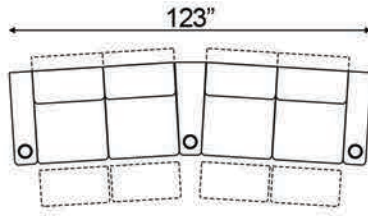

Straight Armrest Width: 7.5" | Curved Armrest Width: 12"

Distance from wall needed for full recline: 4"

Popular Straight Configurations

Curved Row of 2

Curved Row of 3

Curved Row of 3 Loveseat Left

Row of 3 Loveseat Right

Curved Row of 4 Loveseat Left

Curved Row of 4 Loveseat Right

Curved Row of 4 Middle Loveseat

Curved Row of 4

Curved Row of 4 Dual Loveseats

Curved Row of 5

Curved Row of 5 Loveseat Left

Curved Row of 5 Loveseat Right

Curved Row of 5 Dual Loveseats

Curved Row of 5 Sofa Left

Curved Row of 5 Sofa Right