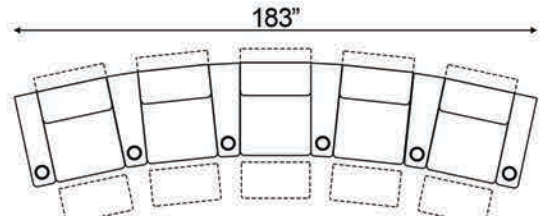

Straight Armrest Width: 7.5" | Curved Armrest Width: 12"

Distance from wall needed for full recline: 4"

Popular Straight Configurations

Curved Row of 2

Curved Row of 3

Curved Row of 3 Loveseat Left

Row of 3 Loveseat Right

Curved Row of 4 Loveseat Left

Curved Row of 4 Loveseat Right

Curved Row of 4 Middle Loveseat

Curved Row of 4

Curved Row of 4 Dual Loveseats

Curved Row of 5

Curved Row of 5 Loveseat Left

Curved Row of 5 Loveseat Right

Curved Row of 5 Dual Loveseats

Curved Row of 5 Sofa Left

Curved Row of 5 Sofa Right