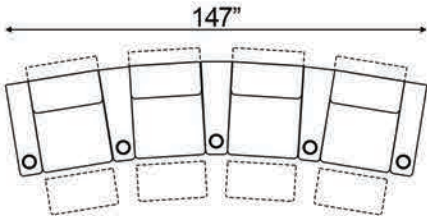

Straight Armrest Width: 7.5" | Curved Armrest Width: 12"

Distance from wall needed for full recline: 4"

Popular Straight Configurations

Curved Row of 2

Curved Row of 3

Curved Row of 3 Loveseat Left

Row of 3 Loveseat Right

Curved Row of 4 Loveseat Left

Curved Row of 4 Loveseat Right

Curved Row of 4 Middle Loveseat

Curved Row of 4

Curved Row of 4 Dual Loveseats

Curved Row of 5

Curved Row of 5 Loveseat Left

Curved Row of 5 Loveseat Right

Curved Row of 5 Dual Loveseats

Curved Row of 5 Sofa Left

Curved Row of 5 Sofa Right