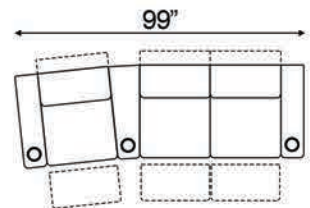

Straight Armrest Width: 7.5" | Curved Armrest Width: 12"

Distance from wall needed for full recline: 4"

Popular Straight Configurations

Curved Row of 2

Curved Row of 3

Curved Row of 3 Loveseat Left

Row of 3 Loveseat Right

Curved Row of 4 Loveseat Left

Curved Row of 4 Loveseat Right

Curved Row of 4 Middle Loveseat

Curved Row of 4

Curved Row of 4 Dual Loveseats

Curved Row of 5

Curved Row of 5 Loveseat Left

Curved Row of 5 Loveseat Right

Curved Row of 5 Dual Loveseats

Curved Row of 5 Sofa Left

Curved Row of 5 Sofa Right