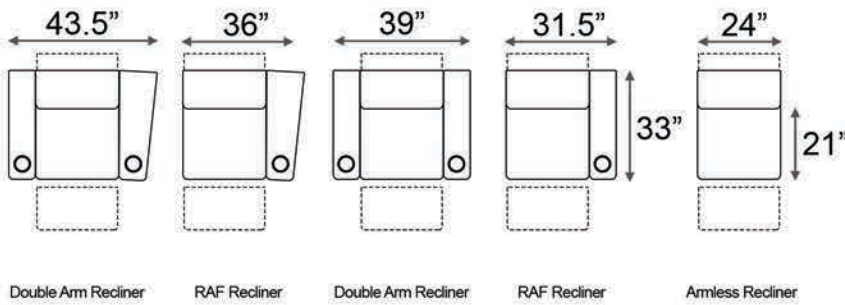

Straight Armrest Width: 7.5" | Curved Armrest Width: 12"

Distance from wall needed for full recline: 4"

Popular Straight Configurations

Curved Row of 2

Curved Row of 3

Curved Row of 3 Loveseat Left

Row of 3 Loveseat Right

Curved Row of 4 Loveseat Left

Curved Row of 4 Loveseat Right

Curved Row of 4 Middle Loveseat

Curved Row of 4

Curved Row of 4 Dual Loveseats

Curved Row of 5

Curved Row of 5 Loveseat Left

Curved Row of 5 Loveseat Right

Curved Row of 5 Dual Loveseats

Curved Row of 5 Sofa Left

Curved Row of 5 Sofa Right