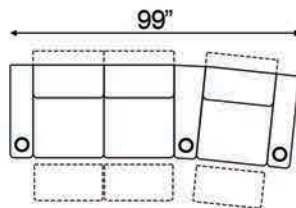

Straight Armrest Width: 7.5" | Curved Armrest Width: 12"

Distance from wall needed for full recline: 4"

Popular Straight Configurations

Curved Row of 2

Curved Row of 3

Curved Row of 3 Loveseat Left

Row of 3 Loveseat Right

Curved Row of 4 Loveseat Left

Curved Row of 4 Loveseat Right

Curved Row of 4 Middle Loveseat

Curved Row of 4

Curved Row of 4 Dual Loveseats

Curved Row of 5

Curved Row of 5 Loveseat Left

Curved Row of 5 Loveseat Right

Curved Row of 5 Dual Loveseats

Curved Row of 5 Sofa Left

Curved Row of 5 Sofa Right