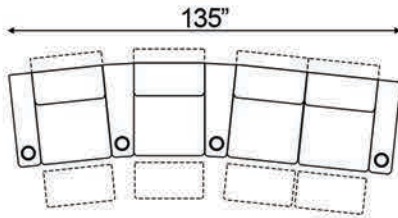

Straight Armrest Width: 7.5" | Curved Armrest Width: 12"

Distance from wall needed for full recline: 4"

Popular Straight Configurations

Curved Row of 2

Curved Row of 3

Curved Row of 3 Loveseat Left

Row of 3 Loveseat Right

Curved Row of 4 Loveseat Left

Curved Row of 4 Loveseat Right

Curved Row of 4 Middle Loveseat

Curved Row of 4

Curved Row of 4 Dual Loveseats

Curved Row of 5

Curved Row of 5 Loveseat Left

Curved Row of 5 Loveseat Right

Curved Row of 5 Dual Loveseats

Curved Row of 5 Sofa Left

Curved Row of 5 Sofa Right