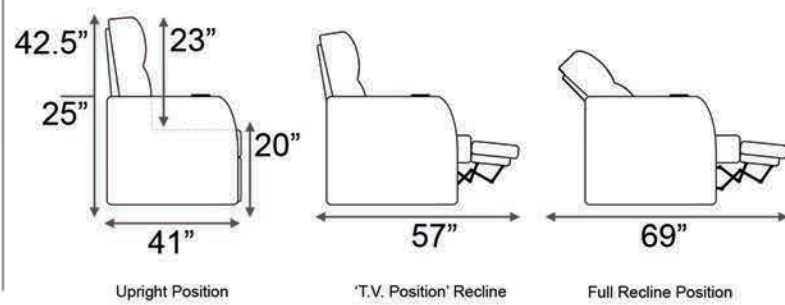

Straight Armrest Width: 7.5" | Curved Armrest Width: 12"

Distance from wall needed for full recline: 4"

Popular Straight Configurations

Curved Row of 2

Curved Row of 3

Curved Row of 3 Loveseat Left

Row of 3 Loveseat Right

Curved Row of 4 Loveseat Left

Curved Row of 4 Loveseat Right

Curved Row of 4 Middle Loveseat

Curved Row of 4

Curved Row of 4 Dual Loveseats

Curved Row of 5

Curved Row of 5 Loveseat Left

Curved Row of 5 Loveseat Right

Curved Row of 5 Dual Loveseats

Curved Row of 5 Sofa Left

Curved Row of 5 Sofa Right