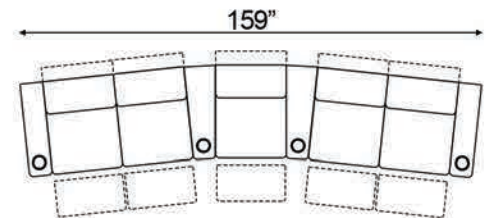

Straight Armrest Width: 7.5" | Curved Armrest Width: 12"

Distance from wall needed for full recline: 4"

Popular Straight Configurations

Curved Row of 2

Curved Row of 3

Curved Row of 3 Loveseat Left

Row of 3 Loveseat Right

Curved Row of 4 Loveseat Left

Curved Row of 4 Loveseat Right

Curved Row of 4 Middle Loveseat

Curved Row of 4

Curved Row of 4 Dual Loveseats

Curved Row of 5

Curved Row of 5 Loveseat Left

Curved Row of 5 Loveseat Right

Curved Row of 5 Dual Loveseats

Curved Row of 5 Sofa Left

Curved Row of 5 Sofa Right