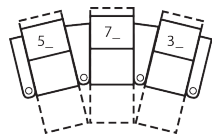

1R Manual Recliner
36 x 39 x 44"
91 x 99 x 112cm
IA: 24" / 61cm

2R LHF Arm, Man Recliner
30 x 39 x 44"
76 x 99 x 112cm

3R RHF Arm, Man Recliner
30 x 39 x 44"
76 x 99 x 112cm

4R Armless Loveseat Man Recl
48 x 39 x 44"
122 x 99 x 112cm

How We Measure

Height - measured from the highest point of the back pillow to the floor.

Depth - measured from the front edge of the seat cushion to the top of the back.

Width - measured from the widest point of the arm or arm pillow to the widest point of the opposite arm or arm pillow.

2 SEATS CURVED (5_/_3_)
71 x 71"
180 x 180cm

2 SEATS STRAIGHT (1_/_3_)
66 x 67"
168 x 170cm

2 SEATS CURVED (5_/_3_)
71 x 69"
180 x 175cm

3 SEATS STRAIGHT (1_/_3_/_3_)
95 x 67"
241 x 170cm

3 SEATS CURVED (5_/_7_/_3_)
106 x 71"
269 x 180cm

4 SEATS STRAIGHT (1_/_3_/_3_/_3_)
125 x 67"
318 x 170cm

4 SEATS CURVED (5_/_7_/_7_/_3_)
139 x 75"
353 x 191cm

4 SEAT STRAIGHT (1_/_4_/_1_)
119 x 67"
302 x 170cm

2 SEATS STRAIGHT (2_/_3_)
59 x 67"
150 x 170cm