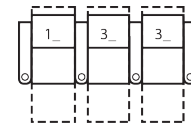

1R Manual Recliner
36 x 39 x 44"
91 x 99 x 112cm
IA: 24" / 61cm

2R LHF Arm, Man Recliner
30 x 39 x 44"
76 x 99 x 112cm

3R RHF Arm, Man Recliner
30 x 39 x 44"
76 x 99 x 112cm

4R Armless Loveseat Man Recl
48 x 39 x 44"
122 x 99 x 112cm

5R LHF Arm, RHF Wedge, Man Recl
41 x 39 x 44"
104 x 99 x 112cm
IA: 24" / 61cm

6R RHF Arm, LHF Wedge, Man Recl
41 x 39 x 44"
104 x 99 x 112cm
IA: 24" / 61cm

7R RHF Wedge, Man Recliner
36 x 39 x 44"
91 x 99 x 112cm

How We Measure

Height - measured from the highest point of the back pillow to the floor.

Depth - measured from the front edge of the seat cushion to the top of the back.

Width - measured from the widest point of the arm or arm pillow to the widest point of the opposite arm or arm pillow.

2 SEATS CURVED (5_/_3_)
71 x 71"
180 x 180cm

2 SEATS STRAIGHT (1_/_3_)
66 x 67"
168 x 170cm

2 SEATS CURVED (5_/_3_)
71 x 69"
180 x 175cm

3 SEATS STRAIGHT (1_/_3_/_3_)
95 x 67"
241 x 170cm

3 SEATS CURVED (5_/_7_/_3_)
106 x 71"
269 x 180cm