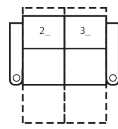

1R Manual Recliner
36 x 39 x 44"
91 x 99 x 112cm
IA: 24" / 61cm

2R LHF Arm, Man Recliner
30 x 39 x 44"
76 x 99 x 112cm

3R RHF Arm, Man Recliner
30 x 39 x 44"
76 x 99 x 112cm

4R Armless Loveseat Man Recl
48 x 39 x 44"
122 x 99 x 112cm

How We Measure

Height - measured from the highest point of the back pillow to the floor.

Depth - measured from the front edge of the seat cushion to the top of the back.

Width - measured from the widest point of the arm or arm pillow to the widest point of the opposite arm or arm pillow.

2 SEATS CURVED (5_/_3_)
71 x 71"
180 x 180cm

2 SEATS STRAIGHT (1_/_3_)
66 x 67"
168 x 170cm

2 SEATS CURVED (5_/_3_)
71 x 69"
180 x 175cm

3 SEATS STRAIGHT (1_/_3_/_3_)
95 x 67"
241 x 170cm

3 SEATS CURVED (5_/_7_/_3_)
106 x 71"
269 x 180cm

4 SEATS STRAIGHT (1_/_3_/_3_/_3_)
125 x 67"
318 x 170cm

4 SEATS CURVED (5_/_7_/_7_/_3_)
139 x 75"
353 x 191cm

4 SEAT STRAIGHT (1_/_4_/_1_)
119 x 67"
302 x 170cm

2 SEATS STRAIGHT (2_/_3_)
59 x 67"
150 x 170cm