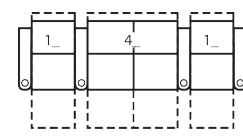

1R Manual Recliner
36 x 39 x 44"
91 x 99 x 112cm
IA: 24" / 61cm

2R LHF Arm, Man Recliner
30 x 39 x 44"
76 x 99 x 112cm

3R RHF Arm, Man Recliner
30 x 39 x 44"
76 x 99 x 112cm

4R Armless Loveseat Man Recl
48 x 39 x 44"
122 x 99 x 112cm

2 SEATS CURVED (5_/_3_)
71 x 71"
180 x 180cm

2 SEATS STRAIGHT (1_/_3_)
66 x 67"
168 x 170cm

2 SEATS CURVED (5_/_3_)
71 x 69"
180 x 175cm

3 SEATS STRAIGHT (1_/_3_/_3_)
95 x 67"
241 x 170cm

3 SEATS CURVED (5_/_7_/_3_)
106 x 71"
269 x 180cm

4 SEATS STRAIGHT (1_/_3_/_3_/_3_)
125 x 67"
318 x 170cm

4 SEATS CURVED (5_/_7_/_7_/_3_)
139 x 75"
353 x 191cm

4 SEAT STRAIGHT (1_/_4_/_1_)
119 x 67"
302 x 170cm

2 SEATS STRAIGHT (2_/_3_)
59 x 67"
150 x 170cm