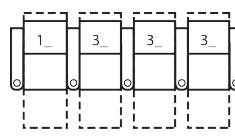

1R Manual Recliner
36 x 39 x 44"
91 x 99 x 112cm
IA: 24" / 61cm

2R LHF Arm, Man Recliner
30 x 39 x 44"
76 x 99 x 112cm

3R RHF Arm, Man Recliner
30 x 39 x 44"
76 x 99 x 112cm

4R Armless Loveseat Man Recl
48 x 39 x 44"
122 x 99 x 112cm

How We Measure

Height - measured from the highest point of the back pillow to the floor.

Depth - measured from the front edge of the seat cushion to the top of the back.

Width - measured from the widest point of the arm or arm pillow to the widest point of the opposite arm or arm pillow.

2 SEATS CURVED (5_/_3_)
71 x 71"
180 x 180cm

2 SEATS STRAIGHT (1_/_3_)
66 x 67"
168 x 170cm

2 SEATS CURVED (5_/_3_)
71 x 69"
180 x 175cm

3 SEATS STRAIGHT (1_/_3_/_3_)
95 x 67"
241 x 170cm

3 SEATS CURVED (5_/_7_/_3_)
106 x 71"
269 x 180cm

4 SEATS STRAIGHT (1_/_3_/_3_/_3_)
125 x 67"
318 x 170cm

4 SEATS CURVED (5_/_7_/_7_/_3_)
139 x 75"
353 x 191cm

4 SEAT STRAIGHT (1_/_4_/_1_)
119 x 67"
302 x 170cm

2 SEATS STRAIGHT (2_/_3_)
59 x 67"
150 x 170cm