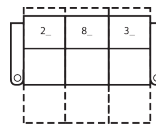

1R Manual Recliner
36 x 39 x 44"
91 x 99 x 112cm
IA: 24" / 61cm

2R LHF Arm, Man Recliner
30 x 39 x 44"
76 x 99 x 112cm

3R RHF Arm, Man Recliner
30 x 39 x 44"
76 x 99 x 112cm

4R Armless Loveseat Man Recl
48 x 39 x 44"
122 x 99 x 112cm

How We Measure

Height - measured from the highest point of the back pillow to the floor.

Depth - measured from the front edge of the seat cushion to the top of the back.

Width - measured from the widest point of the arm or arm pillow to the widest point of the opposite arm or arm pillow.

4 SEATS STRAIGHT (1_/_3_/_3_/_3_)
125 x 67"
318 x 170cm

4 SEATS CURVED (5_/_7_/_7_/_3_)
139 x 75"
353 x 191cm

4 SEAT STRAIGHT (1_/_4_/_1_)
119 x 67"
302 x 170cm

2 SEATS STRAIGHT (2_/_3_)
59 x 67"
150 x 170cm

3 SEATS STRAIGHT (2_/_8_/_3_)
83 x 67"
211 x 170cm

4 SEATS CURVED (5_/_4_/_6_)
129 x 71"
328 x 180cm