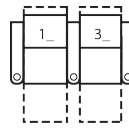

2 SEATS STRAIGHT (1_/_3_)
66 x 67"
168 x 170cm