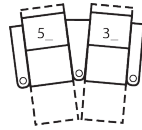

2 SEATS CURVED (5_/_3_)
71 x 71"
180 x 180cm