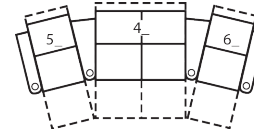

1R Manual Recliner
36 x 39 x 44"
91 x 99 x 112cm
IA: 24" / 61cm

2R LHF Arm, Man Recliner
30 x 39 x 44"
76 x 99 x 112cm

3R RHF Arm, Man Recliner
30 x 39 x 44"
76 x 99 x 112cm

4R Armless Loveseat Man Recl
48 x 39 x 44"
122 x 99 x 112cm

How We Measure

Height - measured from the highest point of the back pillow to the floor.

Depth - measured from the front edge of the seat cushion to the top of the back.

Width - measured from the widest point of the arm or arm pillow to the widest point of the opposite arm or arm pillow.

4 SEATS STRAIGHT (1_/_3_/_3_/_3_)
125 x 67"
318 x 170cm

4 SEATS CURVED (5_/_7_/_7_/_3_)
139 x 75"
353 x 191cm

4 SEAT STRAIGHT (1_/_4_/_1_)
119 x 67"
302 x 170cm

2 SEATS STRAIGHT (2_/_3_)
59 x 67"
150 x 170cm

3 SEATS STRAIGHT (2_/_8_/_3_)
83 x 67"
211 x 170cm

4 SEATS CURVED (5_/_4_/_6_)
129 x 71"
328 x 180cm