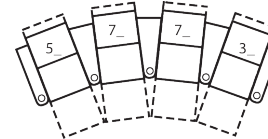

1R Manual Recliner
36 x 39 x 44"
91 x 99 x 112cm
IA: 24" / 61cm

2R LHF Arm, Man Recliner
30 x 39 x 44"
76 x 99 x 112cm

3R RHF Arm, Man Recliner
30 x 39 x 44"
76 x 99 x 112cm

4R Armless Loveseat Man Recl
48 x 39 x 44"
122 x 99 x 112cm

How We Measure

Height - measured from the highest point of the back pillow to the floor.

Depth - measured from the front edge of the seat cushion to the top of the back.

Width - measured from the widest point of the arm or arm pillow to the widest point of the opposite arm or arm pillow.

2 SEATS CURVED (5_/_3_)
71 x 71"
180 x 180cm

2 SEATS STRAIGHT (1_/_3_)
66 x 67"
168 x 170cm

2 SEATS CURVED (5_/_3_)
71 x 69"
180 x 175cm

3 SEATS STRAIGHT (1_/_3_/_3_)
95 x 67"
241 x 170cm

3 SEATS CURVED (5_/_7_/_3_)
106 x 71"
269 x 180cm

4 SEATS STRAIGHT (1_/_3_/_3_/_3_)
125 x 67"
318 x 170cm

4 SEATS CURVED (5_/_7_/_7_/_3_)
139 x 75"
353 x 191cm

4 SEAT STRAIGHT (1_/_4_/_1_)
119 x 67"
302 x 170cm

2 SEATS STRAIGHT (2_/_3_)
59 x 67"
150 x 170cm