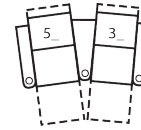

1R Manual Recliner
36 x 39 x 44"
91 x 99 x 112cm
IA: 24" / 61cm

2R LHF Arm, Man Recliner
30 x 39 x 44"
76 x 99 x 112cm

3R RHF Arm, Man Recliner
30 x 39 x 44"
76 x 99 x 112cm

4R Armless Loveseat Man Recl
48 x 39 x 44"
122 x 99 x 112cm

How We Measure

Height - measured from the highest point of the back pillow to the floor.

Depth - measured from the front edge of the seat cushion to the top of the back.

Width - measured from the widest point of the arm or arm pillow to the widest point of the opposite arm or arm pillow.

Arm Height - measured from the top of the arm to the floor.

Seat Height - measured from the crown of the seat cushion to the floor.

Warranty

Wood Frames, Springs or Webbing - ten year warranty

Metal Frames - two year warranty under normal household use

2 SEATS CURVED (5_/_3_)
71 x 71"
180 x 180cm

2 SEATS STRAIGHT (1_/_3_)
66 x 67"
168 x 170cm

2 SEATS CURVED (5_/_3_)
71 x 69"
180 x 175cm

3 SEATS STRAIGHT (1_/_3_/_3_)
95 x 67"
241 x 170cm

3 SEATS CURVED (5_/_7_/_3_)
106 x 71"
269 x 180cm