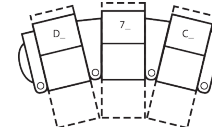

3 SEATS CURVED WITH TABLE

118 x 70"

300 x 178cm