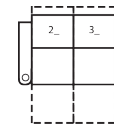

41458 VOX

Dimensions shown as Width x Depth x Height. Specifications are correct at time of printing and are subject to change without notice.
LHF - left hand facing RHF - right hand facing IA - inside arm to inside arm For SKU options: R=Manual Recline, E=Power Recline

AR LHF Table, RHF Arm Man Recl
42 x 39 x 41"
107 x 99 x 104cm
IA: 25" / 64cm

CR RHF Table Manual Recline
37 x 39 x 41"
94 x 99 x 104cm

DR LHF Table, RHF Wedge Man Recl
51 x 39 x 41"
130 x 99 x 104cm
IA: 25" / 64cm

249 x 163cm

3 SEATS CURVED (5_/7_/3_)

112 x 70"

284 x 178cm

4 SEATS STRAIGHT (1_/3_/3_/3_)

129 x 64"

328 x 163cm

4 SEATS CURVED (5_/7_/7_/3_)

149 x 74"

378 x 188cm

3 SEATS STRAIGHT (1_/4_/1_)

123 x 64"

312 x 163cm

2 SEATS STRAIGHT (2_/3_)

62 x 64"

157 x 163cm