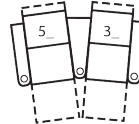

AR LHF Table, RHF Arm Man Recl
42 x 39 x 41"
107 x 99 x 104cm
IA: 25" / 64cm

CR RHF Table Manual Recline
37 x 39 x 41"
94 x 99 x 104cm

DR LHF Table, RHF Wedge Man Recl
51 x 39 x 41"
130 x 99 x 104cm
IA: 25" / 64cm

FR RHF Table, LHF Wedge Man Recl
51 x 39 x 41"
130 x 99 x 104cm
IA: 25" / 64cm

41458 VOX

Popular Configurations

Note: Always assemble configurations from right hand facing to left hand facing components.

How We Measure

Height - measured from the highest point of the back pillow to the floor.

Depth - measured from the front edge of the seat cushion to the top of the back.

Width - measured from the widest point of the arm or arm pillow to the widest point of the opposite arm or arm pillow.

2 SEATS STRAIGHT (1_/3_)

67 x 64"

170 x 163cm

2 SEATS CURVED (5_/3_)

75 x 67"

191 x 170cm

3 SEATS STRAIGHT (1_/3_/3_)

98 x 64"