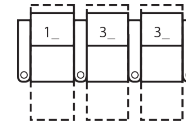

AR LHF Table, RHF Arm Man Recl
42 x 39 x 41"
107 x 99 x 104cm
IA: 25" / 64cm

CR RHF Table Manual Recline
37 x 39 x 41"
94 x 99 x 104cm

DR LHF Table, RHF Wedge Man Recl
51 x 39 x 41"
130 x 99 x 104cm
IA: 25" / 64cm

How We Measure

Height - measured from the highest point of the back pillow to the floor.

Depth - measured from the front edge of the seat cushion to the top of the back.

Width - measured from the widest point of the arm or arm pillow to the widest point of the opposite arm or arm pillow.

2 SEATS STRAIGHT (1_/3_)

67 x 64"

170 x 163cm

2 SEATS CURVED (5_/3_)

75 x 67"

191 x 170cm

3 SEATS STRAIGHT (1_/3_/3_)

98 x 64"

249 x 163cm

3 SEATS CURVED (5_/7_/3_)

112 x 70"

284 x 178cm

4 SEATS STRAIGHT (1_/3_/3_/3_)

129 x 64"

328 x 163cm

4 SEATS CURVED (5_/7_/7_/3_)