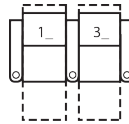

2 SEATS STRAIGHT (1_/3_)

67 x 64"

170 x 163cm