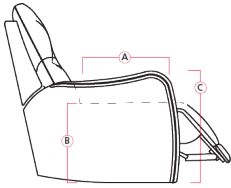

41458 VOX

Dimensions shown as Width x Depth x Height. Specifications are correct at time of printing and are subject to change without notice.
LHF - left hand facing RHF - right hand facing IA - inside arm to inside arm For SKU options: R=Manual Recline, E=Power Recline

Dimensions

A - Seat Depth - 21.5" / 55cm

B - Seat Height - 20" / 51cm

C - Arm Height - 24.5" / 62cm

Features

- Seat Fill - 1.8 lb high resilience foam for superior comfort without loss of support
- Back Fill - Blown fiber back cushions
- D-pull for manual operation of armless skus
- Inside Handle for power operation
- LED cupholder switch for power operation
- Touch button for power operation
- Back filled with blown fibre
- Chaise styling for ultimate comfort and support in full recline
- Hardwood, softwood and engineered wood products; all joints pinned & glued for uniformity & strength
- Back: Premium elastic webbing offers consistent suspension for the life of the product
- Seat: 8 gauge sinuous wire springs for superior ride and comfort

How We Measure

Height - measured from the highest point of the back pillow to the floor.

Depth - measured from the front edge of the seat cushion to the top of the back.

Width - measured from the widest point of the arm or arm pillow to the widest point of the opposite arm or arm pillow.

149 x 74"

378 x 188cm

3 SEATS STRAIGHT (1_/4_/1_)

123 x 64"

312 x 163cm

2 SEATS STRAIGHT (2_/3_)

62 x 64"

157 x 163cm