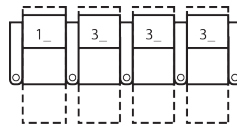

41458 VOX

Dimensions shown as Width x Depth x Height. Specifications are correct at time of printing and are subject to change without notice.
LHF - left hand facing RHF - right hand facing IA - inside arm to inside arm For SKU options: R=Manual Recline, E=Power Recline

AR LHF Table, RHF Arm Man Recl
42 x 39 x 41"
107 x 99 x 104cm
IA: 25" / 64cm

CR RHF Table Manual Recline
37 x 39 x 41"
94 x 99 x 104cm

DR LHF Table, RHF Wedge Man Recl
51 x 39 x 41"
130 x 99 x 104cm
IA: 25" / 64cm

2 SEATS STRAIGHT (1_/3_)

67 x 64"

170 x 163cm

2 SEATS CURVED (5_/3_)

75 x 67"

191 x 170cm

3 SEATS STRAIGHT (1_/3_/3_)

98 x 64"

249 x 163cm

3 SEATS CURVED (5_/7_/3_)

112 x 70"

284 x 178cm

4 SEATS STRAIGHT (1_/3_/3_/3_)

129 x 64"

328 x 163cm

4 SEATS CURVED (5_/7_/7_/3_)