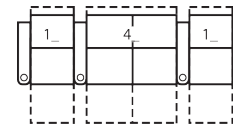

AR LHF Table, RHF Arm Man Recl
42 x 39 x 41"
107 x 99 x 104cm
IA: 25" / 64cm

CR RHF Table Manual Recline
37 x 39 x 41"
94 x 99 x 104cm

DR LHF Table, RHF Wedge Man Recl
51 x 39 x 41"
130 x 99 x 104cm
IA: 25" / 64cm

2 SEATS STRAIGHT (1_/3_)

67 x 64"

170 x 163cm

2 SEATS CURVED (5_/3_)

75 x 67"

191 x 170cm

3 SEATS STRAIGHT (1_/3_/3_)

98 x 64"

249 x 163cm

3 SEATS CURVED (5_/7_/3_)

112 x 70"

284 x 178cm

4 SEATS STRAIGHT (1_/3_/3_/3_)

129 x 64"

328 x 163cm

4 SEATS CURVED (5_/7_/7_/3_)

149 x 74"

378 x 188cm

3 SEATS STRAIGHT (1_/4_/1_)

123 x 64"

312 x 163cm

2 SEATS STRAIGHT (2_/3_)

62 x 64"

157 x 163cm