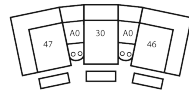

## Dimensions

B - Seat Height - 19" / 48cm

C - Arm Height - 25" / 64cm

**Arm Height** - measured from the top of the arm to the floor.

**Seat Height** - measured from the crown of the seat cushion to the floor.

**CONFIGURATION MB**

103 x 117" .  
262 x 297cm

**CONFIGURATION MD**

116 x 117" .  
295 x 297cm

**CONFIGURATION ME**

156 x 64" .  
396 x 163cm

**CONFIGURATION MF**

118 x 46" .  
300 x 117cm

**CONFIGURATION MG**

156 x 51" .  
396 x 130cm

**CONFIGURATION MH**

115 x 39" .  
292 x 99cm

**CONFIGURATION MI**

151 x 39" .  
384 x 99cm