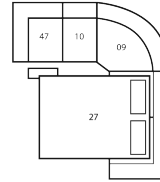

**58-Loveseat Console**  
**68-Loveseat Console Pwr**  
79 x 39 x 41" .  
201 x 99 x 104cm

**A0-22 Degree Storage Wedge**  
17 x 36 x 36" .  
43 x 91 x 91cm

**A1-45 Degree Storage Wedge**  
36 x 36 x 36" .  
91 x 91 x 91cm

**Arm Height** - measured from the top of the arm to the floor.

**Seat Height** - measured from the crown of the seat cushion to the floor.

**CONFIGURATION MB**

103 x 117" .  
262 x 297cm

**CONFIGURATION MD**

116 x 117" .  
295 x 297cm

**CONFIGURATION ME**

156 x 64" .  
396 x 163cm

**CONFIGURATION MF**

118 x 46" .  
300 x 117cm

**CONFIGURATION MG**

156 x 51" .  
396 x 130cm

**CONFIGURATION MH**

115 x 39" .  
292 x 99cm

**CONFIGURATION MI**

151 x 39" .  
384 x 99cm