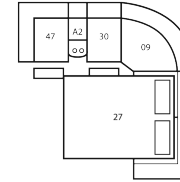

### How We Measure

**Height** - measured from the highest point of the back pillow to the floor.

**Depth** - measured from the front edge of the seat cushion to the top of the back.

**Width** - measured from the widest point of the arm or arm pillow to the widest point of the opposite arm or arm pillow.

**Arm Height** - measured from the top of the arm to the floor.

**Seat Height** - measured from the crown of the seat cushion to the floor.

**CONFIGURATION MB**

103 x 117" .  
262 x 297cm

**CONFIGURATION MD**

116 x 117" .  
295 x 297cm

**CONFIGURATION ME**

156 x 64" .  
396 x 163cm

**CONFIGURATION MF**

118 x 46" .  
300 x 117cm

**CONFIGURATION MG**

156 x 51" .  
396 x 130cm

**CONFIGURATION MH**

115 x 39" .  
292 x 99cm

**CONFIGURATION MI**

151 x 39" .  
384 x 99cm