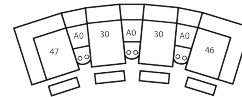

**58-Loveseat Console**  
**68-Loveseat Console Pwr**  
79 x 39 x 41" .  
201 x 99 x 104cm

**A0-22 Degree Storage Wedge**  
17 x 36 x 36" .  
43 x 91 x 91cm

**A1-45 Degree Storage Wedge**  
36 x 36 x 36" .  
91 x 91 x 91cm

**Arm Height** - measured from the top of the arm to the floor.

**Seat Height** - measured from the crown of the seat cushion to the floor.

**CONFIGURATION MB**

103 x 117" .  
262 x 297cm

**CONFIGURATION MD**

116 x 117" .  
295 x 297cm

**CONFIGURATION ME**

156 x 64" .  
396 x 163cm

**CONFIGURATION MF**

118 x 46" .  
300 x 117cm

**CONFIGURATION MG**

156 x 51" .  
396 x 130cm

**CONFIGURATION MH**

115 x 39" .  
292 x 99cm

**CONFIGURATION MI**

151 x 39" .  
384 x 99cm