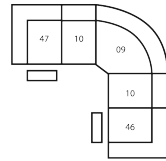

CONFIGURATION MA

103 x 103" .
262 x 262cm