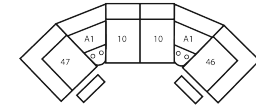

**Arm Height** - measured from the top of the arm to the floor.

**Seat Height** - measured from the crown of the seat cushion to the floor.

### Warranty

**Frame** - lifetime

**Sinuous Wire Seat Spring** - lifetime

**Seat Cushions** - five years pro-rated

**Reclining Mechanism** - limited lifetime warranty

**CONFIGURATION MA**

103 x 103" .  
262 x 262cm

**CONFIGURATION MB**

103 x 117" .  
262 x 297cm

**CONFIGURATION MD**

116 x 117" .  
295 x 297cm

**CONFIGURATION ME**

156 x 64" .  
396 x 163cm

**CONFIGURATION MF**

118 x 46" .  
300 x 117cm

**CONFIGURATION MG**

156 x 51" .  
396 x 130cm

**CONFIGURATION MH**

115 x 39" .  
292 x 99cm

**CONFIGURATION MI**

151 x 39" .  
384 x 99cm