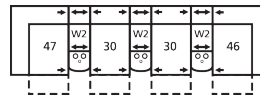

**Arm Height** - measured from the top of the arm to the floor.

**Seat Height** - measured from the crown of the seat cushion to the floor.

**Seat Cushion Foam and Fibre-filled**

**Components** - five year pro-rated warranty

**CONFIGURATION MA**

106 x 106"

269 x 269cm

**CONFIGURATION MZ**

116 x 66"

295 x 168cm

**CONFIGURATION MW**

150 x 76"

381 x 193cm

**CONFIGURATION M1**

153 x 66"

389 x 168cm

**CONFIGURATION MX**

112 x 70"