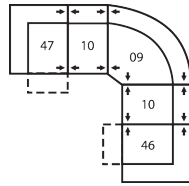

CONFIGURATION MA

106 x 106"

269 x 269cm