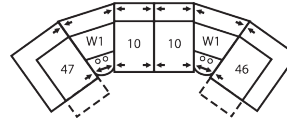

**Arm Height** - measured from the top of the arm to the floor.

**Seat Height** - measured from the crown of the seat cushion to the floor.

**Seat Cushion Foam and Fibre-filled**

**Components** - five year pro-rated warranty

**CONFIGURATION MA**

106 x 106"

269 x 269cm

**CONFIGURATION MZ**

116 x 66"

295 x 168cm

**CONFIGURATION MW**

150 x 76"

381 x 193cm

**CONFIGURATION M1**

153 x 66"

389 x 168cm

**CONFIGURATION MX**

112 x 70"

284 x 178cm

**CONFIGURATION MY**

155 x 74"

394 x 188cm