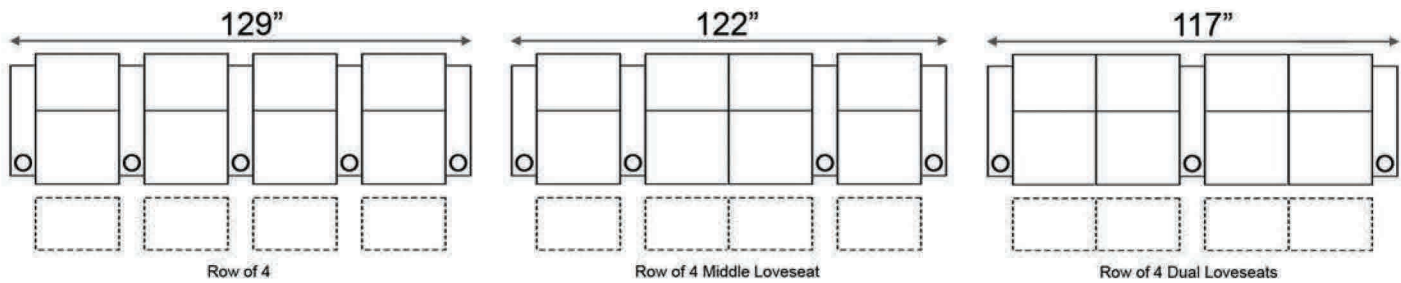

Distance from wall needed for full recline: 7.5"

Popular Configurations

Distance from wall needed for full recline: 7.5"

Popular Configurations