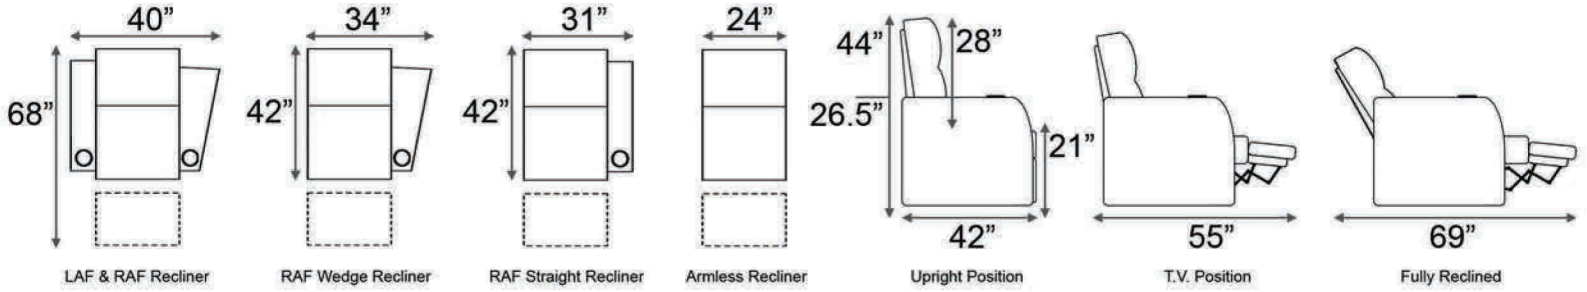

Distance from wall needed for full recline: 7.5"

Popular Configurations

Distance from wall needed for full recline: 7.5"

Popular Configurations