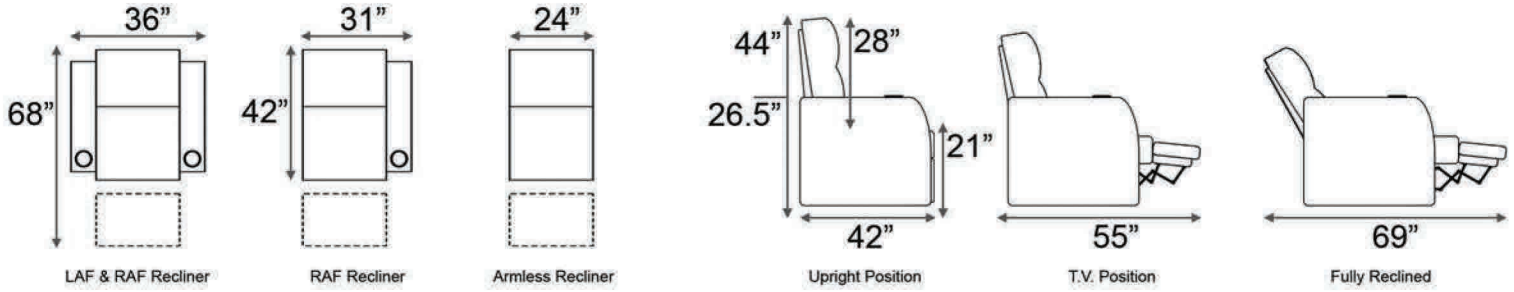

Distance from wall needed for full recline: 7.5"

Popular Configurations

Distance from wall needed for full recline: 7.5"

Popular Configurations