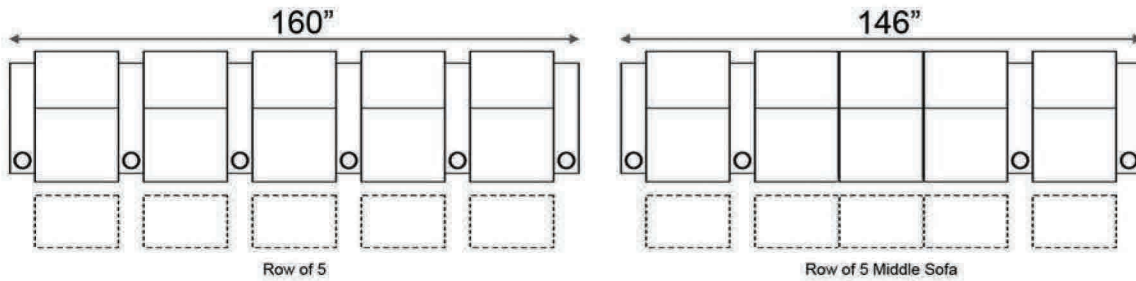

Distance from wall needed for full recline: 7.5"

Popular Configurations

Distance from wall needed for full recline: 7.5"

Popular Configurations