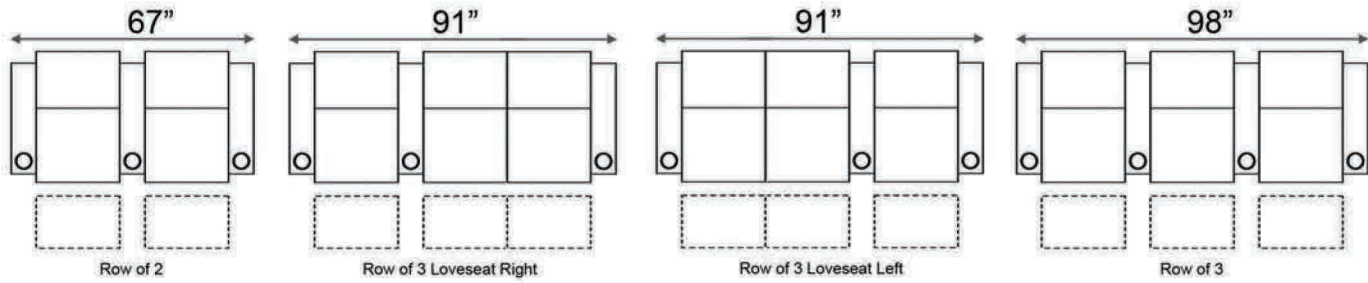

Distance from wall needed for full recline: 7.5"

Popular Configurations

Distance from wall needed for full recline: 7.5"

Popular Configurations