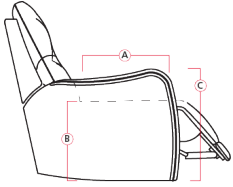

41638 SPRINGFIELD

Dimensions shown as Width x Depth x Height. Specifications are correct at time of printing and are subject to change without notice.
LHF - left hand facing RHF - right hand facing IA - inside arm to inside

Dimensions

A - Seat Depth - 22.5" / 57cm

B - Seat Height - 19" / 48cm

C - Arm Height - 25" / 64cm

Features

- Hardwood, softwood and engineered wood products; all joints pinned & glued for uniformity & strength
- Back: Premium elastic webbing offers consistent suspension for the life of the product
- Seat: 8 gauge sinuous wire springs for superior ride and comfort
- High resilience seat foam for superior durability and comfort
- Chaise styling for ultimate comfort and support in full recline
- Toggle power mechanism
- Touch button for power operation
- Seat Fill - 1.8 lb high resilience foam for superior comfort without loss of support

63 Loveseat Recliner Power
64 x 42 x 35"
163 x 107 x 89cm
IA: 46" / 117cm

6P RHF Wide Recliner Power
76 RHF Recliner
7P LHF Wide Recliner Power
40 x 42 x 35"
102 x 107 x 89cm

70 Armless Chair
32 x 42 x 35"
81 x 107 x 89cm

Width - measured from the widest point of the arm or arm pillow to the widest point of the opposite arm or arm pillow.

Arm Height - measured from the top of the arm to the floor.

Seat Height - measured from the crown of the seat cushion to the floor.