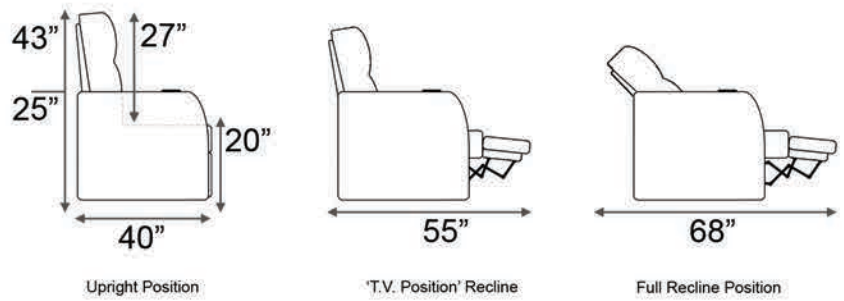

Armrest Width: 8"

Distance from wall needed for full recline: 5"

Popular Configurations