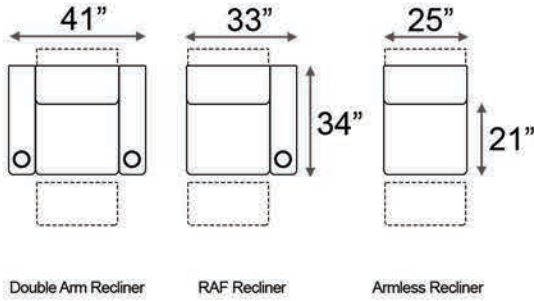

Armrest Width: 8"

Distance from wall needed for full recline: 5"

Popular Configurations