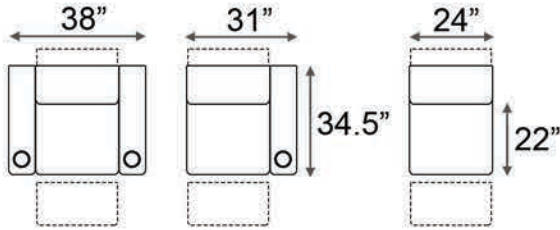

Armrest Width: 7"

Distance from wall needed for full recline: 3"

Double Arm Recliner    RAF Recliner    Armless Recliner

Upright Position    'T.V. Position' Recline    Full Recline Position

Popular Configurations