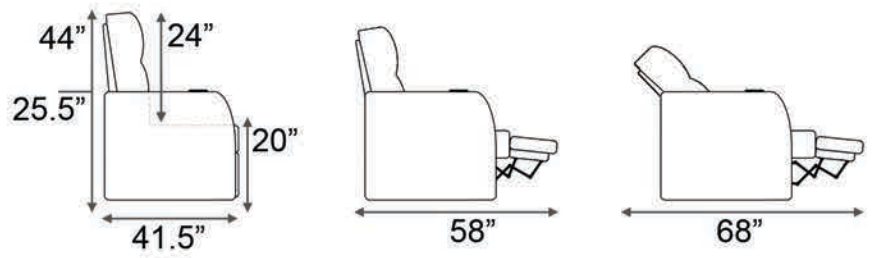

Armrest Width: 7"

Distance from wall needed for full recline: 3"

Double Arm Recliner    RAF Recliner    Armless Recliner

Upright Position    'T.V. Position' Recline    Full Recline Position

Popular Configurations