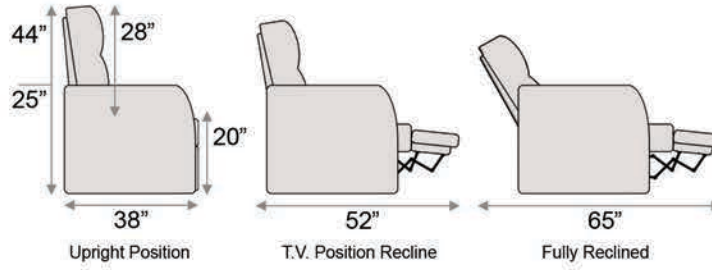

Distance from wall needed for full recline:
LAF / RAF Recliner - 6"

Sectional Configurations