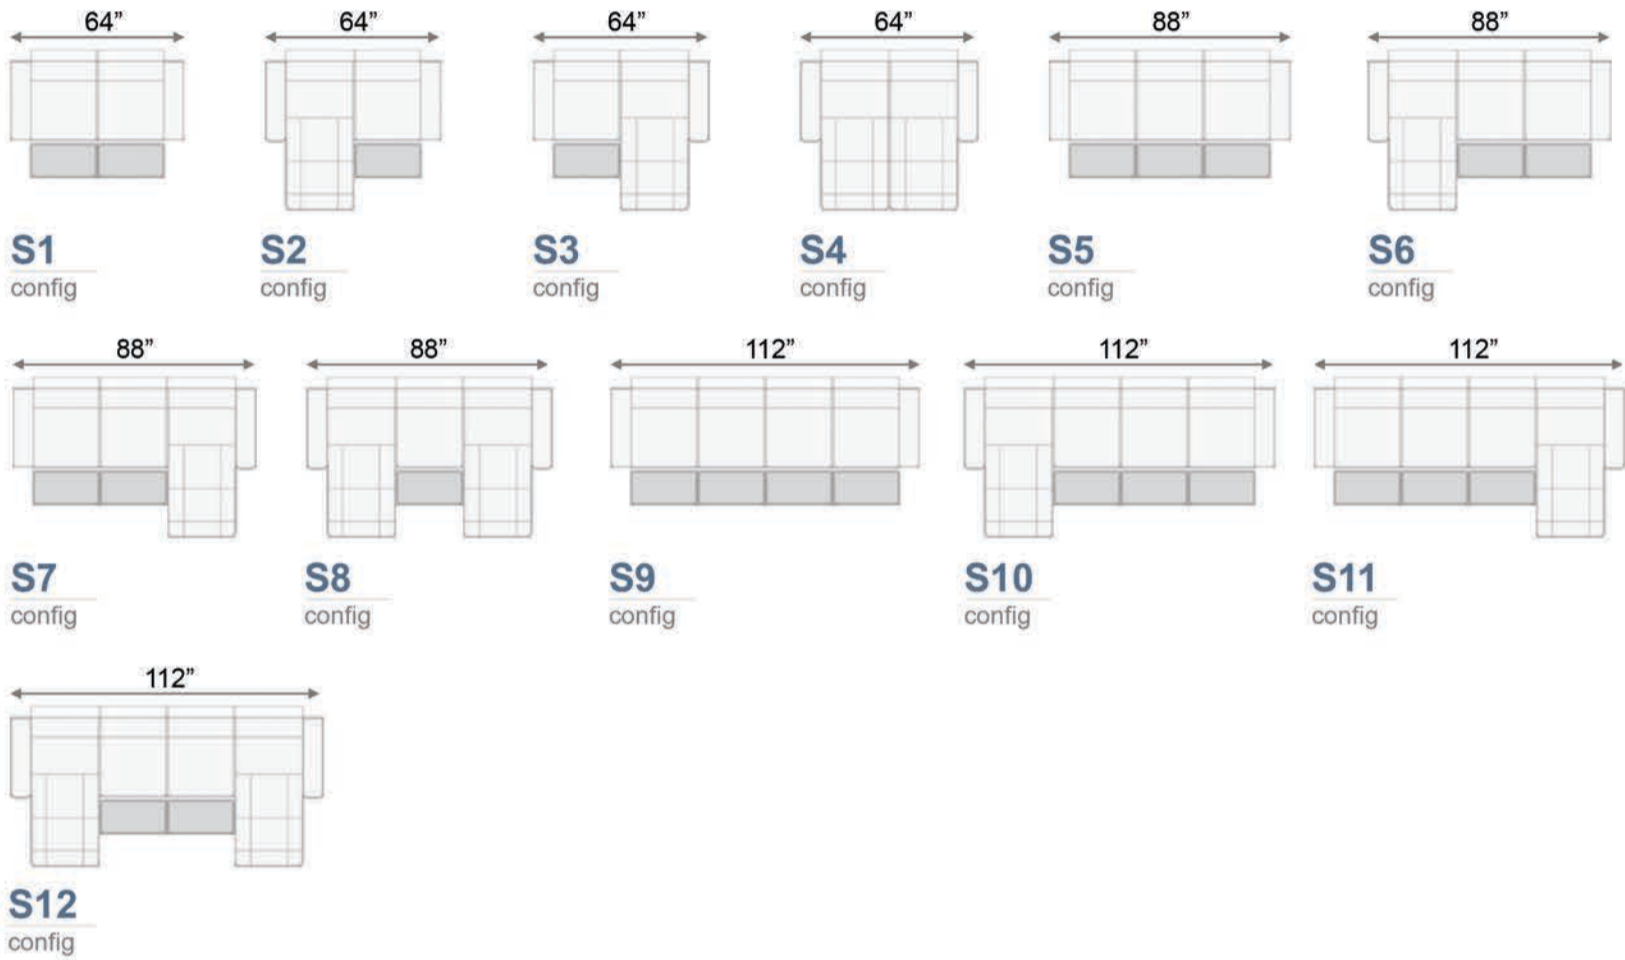

Distance from wall needed for full recline: 3"

## Straight Configurations

\*All configurations are reversible

## Curved Configurations