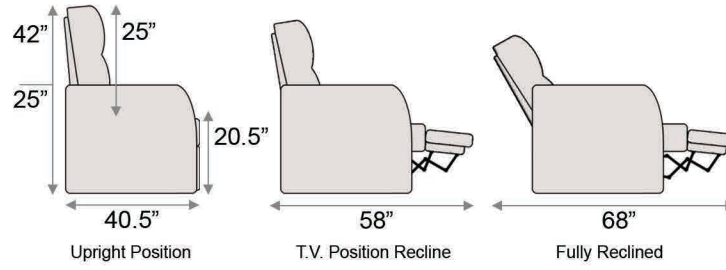

Distance from wall needed for full recline:
LAF / RAF Recliner - 12"

Sectional Configurations