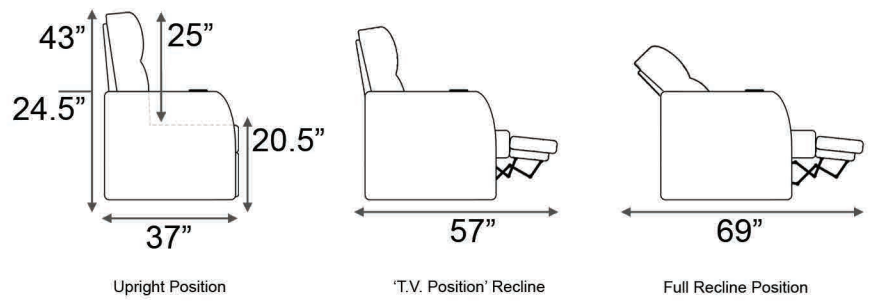

Armrest Width: 6"

Distance from wall needed for full recline: 4"

Popular Configurations