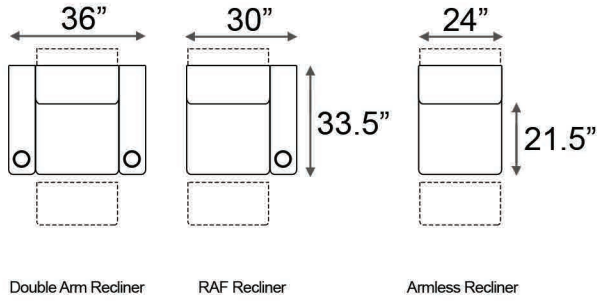

Armrest Width: 6"

Distance from wall needed for full recline: 4"

Popular Configurations