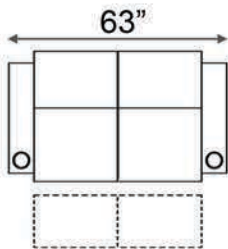

Distance from wall needed for full recline: 3'

LAF & RAF Recliner

RAF Recliner

Armless Recliner

Upright Position

T.V. Position

Fully Reclined

Popular Configurations

Row of 2 Loveseat

Row of 3 Sofa

Row of 4 Sofa

Row of 5 Sofa

Row of 2

Row of 3 Loveseat Right

Row of 3 Loveseat Left

Row of 3

Row of 4

Row of 4 Middle Loveseat

Row of 4 Dual Loveseats

Row of 5

Row of 5 Middle Sofa