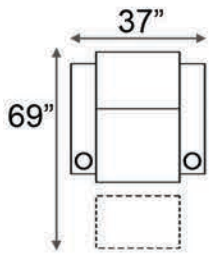

Distance from wall needed for full recline: 3'

LAF & RAF Recliner

RAF Recliner

Armless Recliner

Upright Position

T.V. Position

Fully Reclined

Popular Configurations

Row of 2 Loveseat

Row of 3 Sofa

Row of 4 Sofa

Row of 5 Sofa

Row of 2

Row of 3 Loveseat Right

Row of 3 Loveseat Left

Row of 3

Row of 4

Row of 4 Middle Loveseat

Row of 4 Dual Loveseats

Row of 5

Row of 5 Middle Sofa