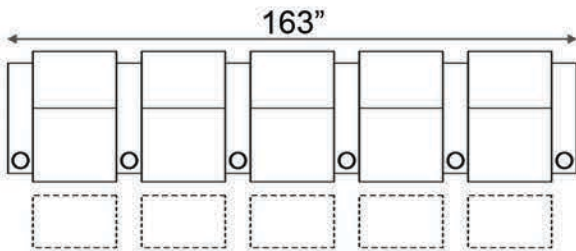

Distance from wall needed for full recline: 3'

LAF & RAF Recliner

RAF Recliner

Armless Recliner

Upright Position

T.V. Position

Fully Reclined

Popular Configurations

Row of 2 Loveseat

Row of 3 Sofa

Row of 4 Sofa

Row of 5 Sofa

Row of 2

Row of 3 Loveseat Right

Row of 3 Loveseat Left

Row of 3

Row of 4

Row of 4 Middle Loveseat

Row of 4 Dual Loveseats

Row of 5

Row of 5 Middle Sofa