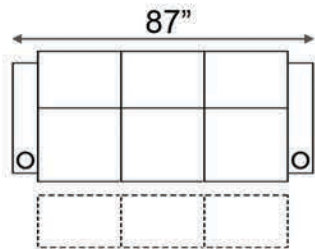

Distance from wall needed for full recline: 3'

LAF & RAF Recliner

RAF Recliner

Armless Recliner

Upright Position

T.V. Position

Fully Reclined

Popular Configurations

Row of 2 Loveseat

Row of 3 Sofa

Row of 4 Sofa

Row of 5 Sofa

Row of 2

Row of 3 Loveseat Right

Row of 3 Loveseat Left

Row of 3

Row of 4

Row of 4 Middle Loveseat

Row of 4 Dual Loveseats

Row of 5

Row of 5 Middle Sofa