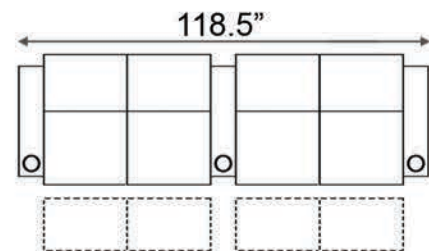

Distance from wall needed for full recline: 3'

LAF & RAF Recliner

RAF Recliner

Armless Recliner

Upright Position

T.V. Position

Fully Reclined

Popular Configurations

Row of 2 Loveseat

Row of 3 Sofa

Row of 4 Sofa

Row of 5 Sofa

Row of 2

Row of 3 Loveseat Right

Row of 3 Loveseat Left

Row of 3

Row of 4

Row of 4 Middle Loveseat

Row of 4 Dual Loveseats

Row of 5

Row of 5 Middle Sofa