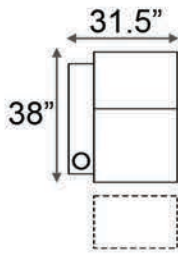

Distance from wall needed for full recline: 3'

LAF & RAF Recliner

RAF Recliner

Armless Recliner

Upright Position

T.V. Position

Fully Reclined

Popular Configurations

Row of 2 Loveseat

Row of 3 Sofa

Row of 4 Sofa

Row of 5 Sofa

Row of 2

Row of 3 Loveseat Right

Row of 3 Loveseat Left

Row of 3

Row of 4

Row of 4 Middle Loveseat

Row of 4 Dual Loveseats

Row of 5

Row of 5 Middle Sofa