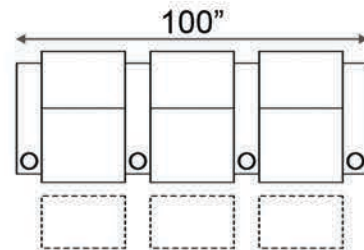

Distance from wall needed for full recline: 3'

LAF & RAF Recliner

RAF Recliner

Armless Recliner

Upright Position

T.V. Position

Fully Reclined

Popular Configurations

Row of 2 Loveseat

Row of 3 Sofa

Row of 4 Sofa

Row of 5 Sofa

Row of 2

Row of 3 Loveseat Right

Row of 3 Loveseat Left

Row of 3

Row of 4

Row of 4 Middle Loveseat

Row of 4 Dual Loveseats

Row of 5

Row of 5 Middle Sofa