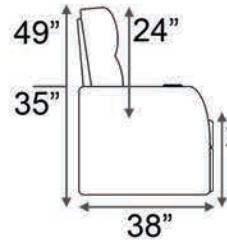

Distance from wall needed for full recline: 3'

LAF & RAF Recliner

RAF Recliner

Armless Recliner

Upright Position

T.V. Position

Fully Reclined

Popular Configurations

Row of 2 Loveseat

Row of 3 Sofa

Row of 4 Sofa

Row of 5 Sofa

Row of 2

Row of 3 Loveseat Right

Row of 3 Loveseat Left

Row of 3

Row of 4

Row of 4 Middle Loveseat

Row of 4 Dual Loveseats

Row of 5

Row of 5 Middle Sofa