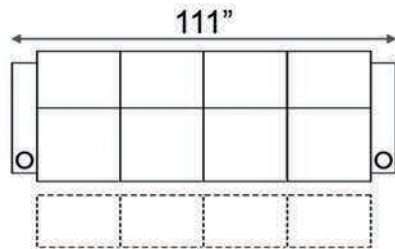

Distance from wall needed for full recline: 3'

LAF & RAF Recliner

RAF Recliner

Armless Recliner

Upright Position

T.V. Position

Fully Reclined

Popular Configurations

Row of 2 Loveseat

Row of 3 Sofa

Row of 4 Sofa

Row of 5 Sofa

Row of 2

Row of 3 Loveseat Right

Row of 3 Loveseat Left

Row of 3

Row of 4

Row of 4 Middle Loveseat

Row of 4 Dual Loveseats

Row of 5

Row of 5 Middle Sofa