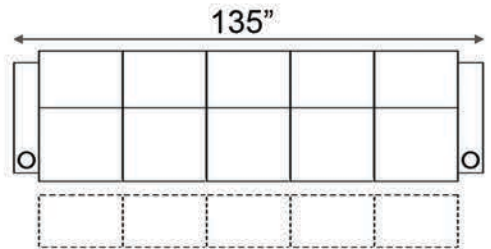

Distance from wall needed for full recline: 3'

LAF & RAF Recliner

RAF Recliner

Armless Recliner

Upright Position

T.V. Position

Fully Reclined

Popular Configurations

Row of 2 Loveseat

Row of 3 Sofa

Row of 4 Sofa

Row of 5 Sofa

Row of 2

Row of 3 Loveseat Right

Row of 3 Loveseat Left

Row of 3

Row of 4

Row of 4 Middle Loveseat

Row of 4 Dual Loveseats

Row of 5

Row of 5 Middle Sofa