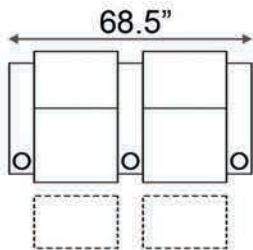

Distance from wall needed for full recline: 3'

LAF & RAF Recliner

RAF Recliner

Armless Recliner

Upright Position

T.V. Position

Fully Reclined

Popular Configurations

Row of 2 Loveseat

Row of 3 Sofa

Row of 4 Sofa

Row of 5 Sofa

Row of 2

Row of 3 Loveseat Right

Row of 3 Loveseat Left

Row of 3

Row of 4

Row of 4 Middle Loveseat

Row of 4 Dual Loveseats

Row of 5

Row of 5 Middle Sofa