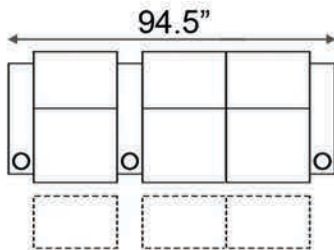

Distance from wall needed for full recline: 3'

LAF & RAF Recliner

RAF Recliner

Armless Recliner

Upright Position

T.V. Position

Fully Reclined

Popular Configurations

Row of 2 Loveseat

Row of 3 Sofa

Row of 4 Sofa

Row of 5 Sofa

Row of 2

Row of 3 Loveseat Right

Row of 3 Loveseat Left

Row of 3

Row of 4

Row of 4 Middle Loveseat

Row of 4 Dual Loveseats

Row of 5

Row of 5 Middle Sofa