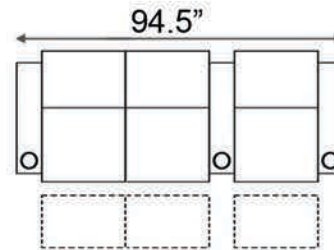

Distance from wall needed for full recline: 3'

LAF & RAF Recliner

RAF Recliner

Armless Recliner

Upright Position

T.V. Position

Fully Reclined

Popular Configurations

Row of 2 Loveseat

Row of 3 Sofa

Row of 4 Sofa

Row of 5 Sofa

Row of 2

Row of 3 Loveseat Right

Row of 3 Loveseat Left

Row of 3

Row of 4

Row of 4 Middle Loveseat

Row of 4 Dual Loveseats

Row of 5

Row of 5 Middle Sofa