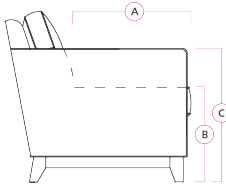

# 77338 OTTAWA

Dimensions shown as Width x Depth x Height. Specifications are correct at time of printing and are subject to change without notice.  
LHF - left hand facing RHF - right hand facing IA - inside arm to inside

## Dimensions

- A - Seat Depth - 22" / 56cm
- B - Seat Height - 21" / 53cm
- C - Arm Height - 26.5" / 67cm