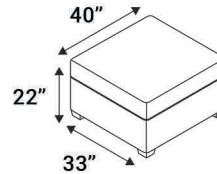

LAF Chaiselounger

54" Bench

42" Bench

26" Bench

RAF Chaiselounger

52" Ottoman

40" Ottoman

24" Ottoman

Popular Configurations

Media Lounge Sofa
w/ 54" Bench

Media Lounge Sofa
w/ 42" Bench

Media Lounge Sofa
w/ 26" Bench

Dual Chaiselounger
Loveseat