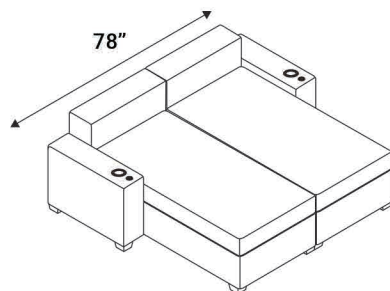

Popular Configurations

Media Lounge Sofa
w/ 54" Bench

Media Lounge Sofa
w/ 42" Bench

Media Lounge Sofa
w/ 26" Bench

Dual Chaiselounger
Loveseat