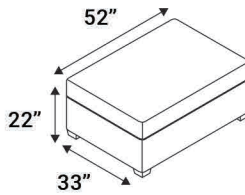

LAF Chaiselounger

54" Bench

42" Bench

26" Bench

RAF Chaiselounger

52" Ottoman

40" Ottoman

24" Ottoman

Popular Configurations

Media Lounge Sofa
w/ 54" Bench

Media Lounge Sofa
w/ 42" Bench

Media Lounge Sofa
w/ 26" Bench

Dual Chaiselounger
Loveseat