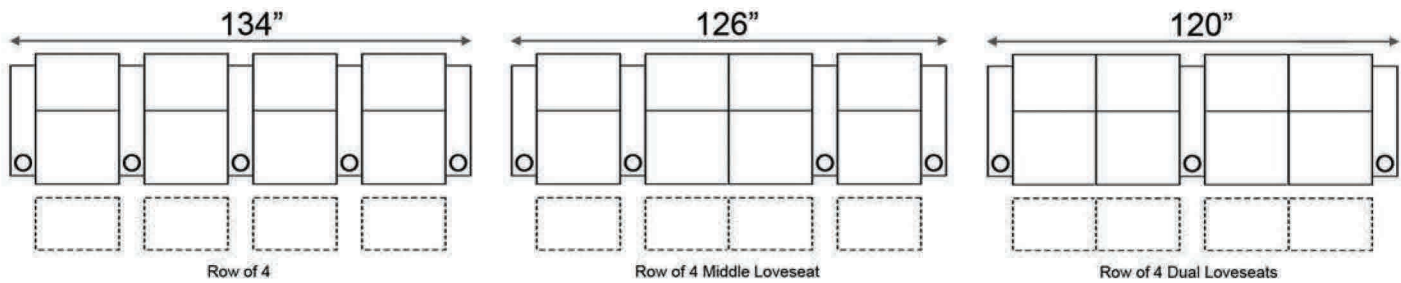

Distance from wall needed for full recline: 7"

Popular Configurations

Distance from wall needed for full recline: 7"

LAF & RAF Recliner

RAF Wedge Recliner

RAF Straight Recliner

Armless Recliner

Upright Position

T.V. Position

Fully Reclined

Popular Configurations

Row of 2 Loveseat

Row of 3 Sofa

Row of 4 Sofa

Row of 5

Row of 2

Row of 3 Loveseat Right

Row of 3 Loveseat Left

Row of 3

Row of 4

Row of 4 Middle Loveseat

Row of 4 Dual Loveseats

Row of 5

Row of 5 Middle Sofa