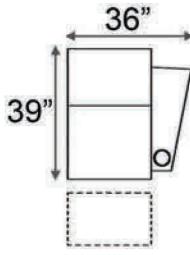

Distance from wall needed for full recline: 7"

Popular Configurations

Distance from wall needed for full recline: 7"

LAF & RAF Recliner

RAF Wedge Recliner

RAF Straight Recliner

Armless Recliner

Upright Position

T.V. Position

Fully Reclined

Popular Configurations

Row of 2 Loveseat

Row of 3 Sofa

Row of 4 Sofa

Row of 5

Row of 2

Row of 3 Loveseat Right

Row of 3 Loveseat Left

Row of 3

Row of 4

Row of 4 Middle Loveseat

Row of 4 Dual Loveseats

Row of 5

Row of 5 Middle Sofa