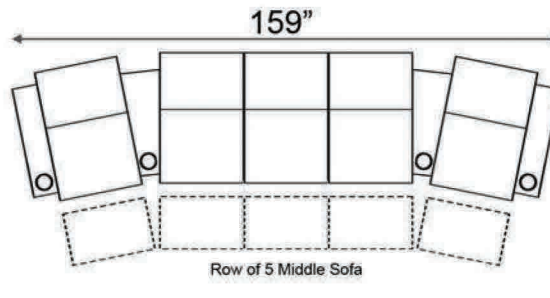

Distance from wall needed for full recline: 7"

Popular Configurations

Distance from wall needed for full recline: 7"

LAF & RAF Recliner

RAF Wedge Recliner

RAF Straight Recliner

Armless Recliner

Upright Position

T.V. Position

Fully Reclined

Popular Configurations

Row of 2 Loveseat

Row of 3 Sofa

Row of 4 Sofa

Row of 5

Row of 2

Row of 3 Loveseat Right

Row of 3 Loveseat Left

Row of 3

Row of 4

Row of 4 Middle Loveseat

Row of 4 Dual Loveseats

Row of 5

Row of 5 Middle Sofa