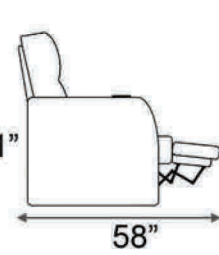

Distance from wall needed for full recline: 7"

Popular Configurations

Distance from wall needed for full recline: 7"

LAF & RAF Recliner

RAF Wedge Recliner

RAF Straight Recliner

Armless Recliner

Upright Position

T.V. Position

Fully Reclined

Popular Configurations

Row of 2 Loveseat

Row of 3 Sofa

Row of 4 Sofa

Row of 5

Row of 2

Row of 3 Loveseat Right

Row of 3 Loveseat Left

Row of 3

Row of 4

Row of 4 Middle Loveseat

Row of 4 Dual Loveseats

Row of 5

Row of 5 Middle Sofa