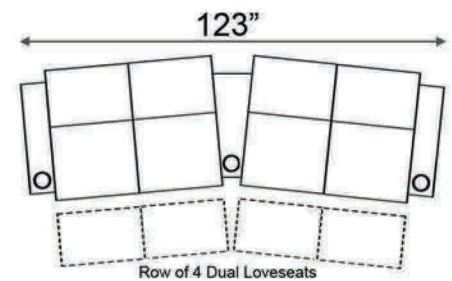

Distance from wall needed for full recline: 7"

Popular Configurations

Distance from wall needed for full recline: 7"

LAF & RAF Recliner

RAF Wedge Recliner

RAF Straight Recliner

Armless Recliner

Upright Position

T.V. Position

Fully Reclined

Popular Configurations

Row of 2 Loveseat

Row of 3 Sofa

Row of 4 Sofa

Row of 5

Row of 2

Row of 3 Loveseat Right

Row of 3 Loveseat Left

Row of 3

Row of 4

Row of 4 Middle Loveseat

Row of 4 Dual Loveseats

Row of 5

Row of 5 Middle Sofa