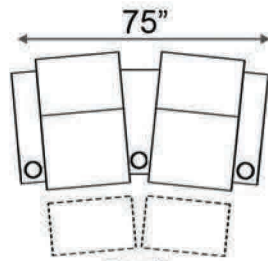

Distance from wall needed for full recline: 7"

Popular Configurations

Distance from wall needed for full recline: 7"

LAF & RAF Recliner

RAF Wedge Recliner

RAF Straight Recliner

Armless Recliner

Upright Position

T.V. Position

Fully Reclined

Popular Configurations

Row of 2 Loveseat

Row of 3 Sofa

Row of 4 Sofa

Row of 5

Row of 2

Row of 3 Loveseat Right

Row of 3 Loveseat Left

Row of 3

Row of 4

Row of 4 Middle Loveseat

Row of 4 Dual Loveseats

Row of 5

Row of 5 Middle Sofa