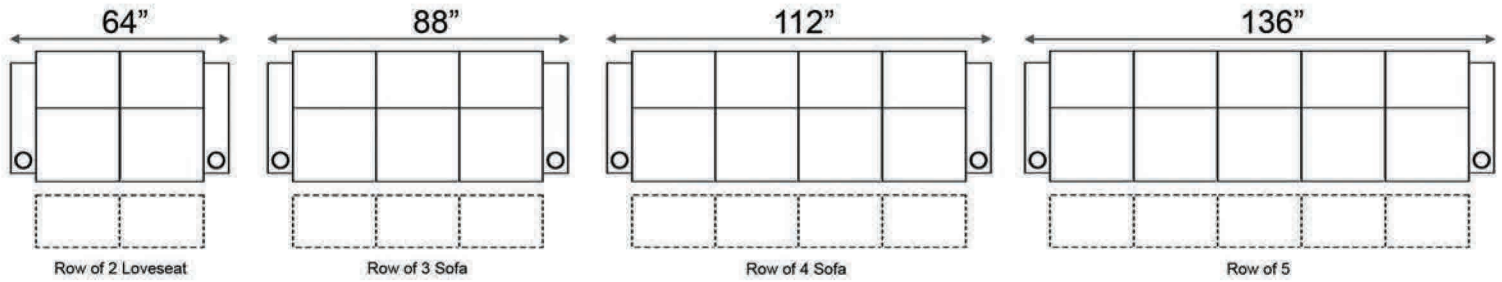

Distance from wall needed for full recline: 7"

Popular Configurations

Distance from wall needed for full recline: 7"

LAF & RAF Recliner

RAF Wedge Recliner

RAF Straight Recliner

Armless Recliner

Upright Position

T.V. Position

Fully Reclined

Popular Configurations

Row of 2 Loveseat

Row of 3 Sofa

Row of 4 Sofa

Row of 5

Row of 2

Row of 3 Loveseat Right

Row of 3 Loveseat Left

Row of 3

Row of 4

Row of 4 Middle Loveseat

Row of 4 Dual Loveseats

Row of 5

Row of 5 Middle Sofa