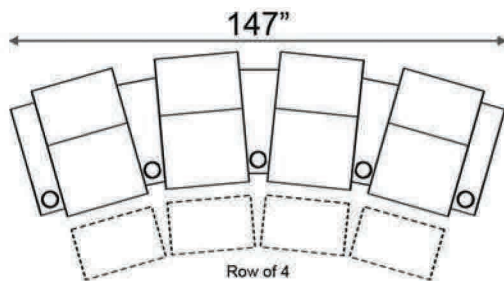

Distance from wall needed for full recline: 7"

Popular Configurations

Distance from wall needed for full recline: 7"

LAF & RAF Recliner

RAF Wedge Recliner

RAF Straight Recliner

Armless Recliner

Upright Position

T.V. Position

Fully Reclined

Popular Configurations

Row of 2 Loveseat

Row of 3 Sofa

Row of 4 Sofa

Row of 5

Row of 2

Row of 3 Loveseat Right

Row of 3 Loveseat Left

Row of 3

Row of 4

Row of 4 Middle Loveseat

Row of 4 Dual Loveseats

Row of 5

Row of 5 Middle Sofa