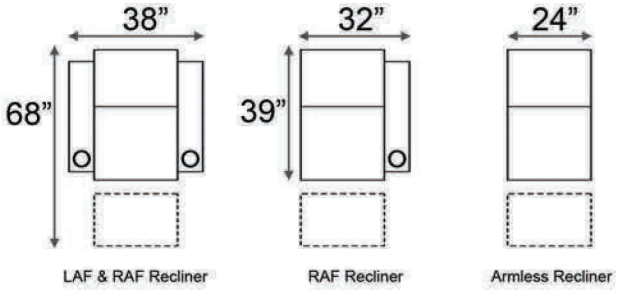

Distance from wall needed for full recline: 7"

Popular Configurations

Distance from wall needed for full recline: 7"

LAF & RAF Recliner

RAF Wedge Recliner

RAF Straight Recliner

Armless Recliner

Upright Position

T.V. Position

Fully Reclined

Popular Configurations

Row of 2 Loveseat

Row of 3 Sofa

Row of 4 Sofa

Row of 5

Row of 2

Row of 3 Loveseat Right

Row of 3 Loveseat Left

Row of 3

Row of 4

Row of 4 Middle Loveseat

Row of 4 Dual Loveseats

Row of 5

Row of 5 Middle Sofa