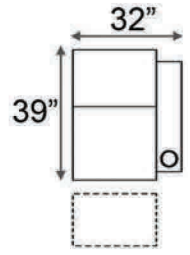

Distance from wall needed for full recline: 7"

Popular Configurations

Distance from wall needed for full recline: 7"

LAF & RAF Recliner

RAF Wedge Recliner

RAF Straight Recliner

Armless Recliner

Upright Position

T.V. Position

Fully Reclined

Popular Configurations

Row of 2 Loveseat

Row of 3 Sofa

Row of 4 Sofa

Row of 5

Row of 2

Row of 3 Loveseat Right

Row of 3 Loveseat Left

Row of 3

Row of 4

Row of 4 Middle Loveseat

Row of 4 Dual Loveseats

Row of 5

Row of 5 Middle Sofa