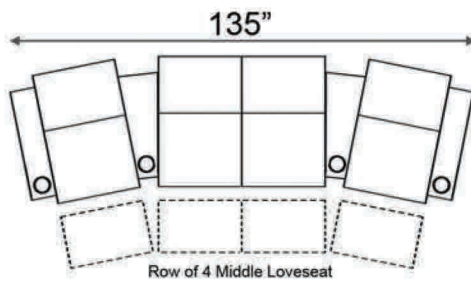

Distance from wall needed for full recline: 7"

Popular Configurations

Distance from wall needed for full recline: 7"

LAF & RAF Recliner

RAF Wedge Recliner

RAF Straight Recliner

Armless Recliner

Upright Position

T.V. Position

Fully Reclined

Popular Configurations

Row of 2 Loveseat

Row of 3 Sofa

Row of 4 Sofa

Row of 5

Row of 2

Row of 3 Loveseat Right

Row of 3 Loveseat Left

Row of 3

Row of 4

Row of 4 Middle Loveseat

Row of 4 Dual Loveseats

Row of 5

Row of 5 Middle Sofa