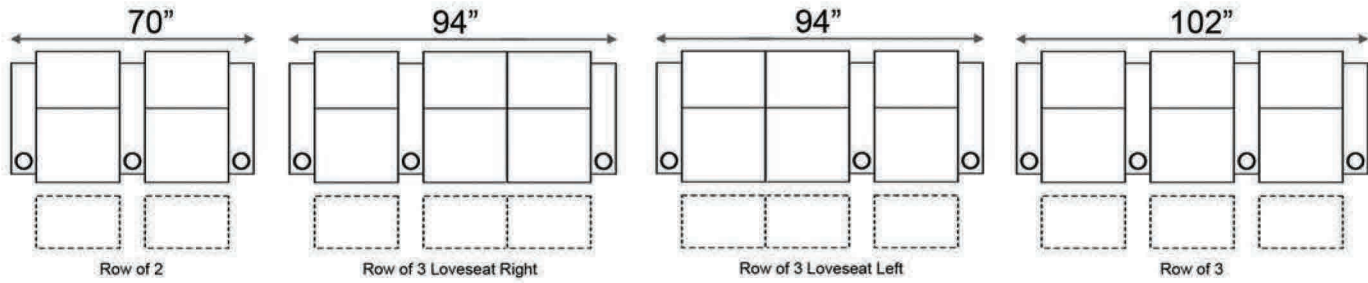

Distance from wall needed for full recline: 7"

Popular Configurations

Distance from wall needed for full recline: 7"

LAF & RAF Recliner

RAF Wedge Recliner

RAF Straight Recliner

Armless Recliner

Upright Position

T.V. Position

Fully Reclined

Popular Configurations

Row of 2 Loveseat

Row of 3 Sofa

Row of 4 Sofa

Row of 5

Row of 2

Row of 3 Loveseat Right

Row of 3 Loveseat Left

Row of 3

Row of 4

Row of 4 Middle Loveseat

Row of 4 Dual Loveseats

Row of 5

Row of 5 Middle Sofa