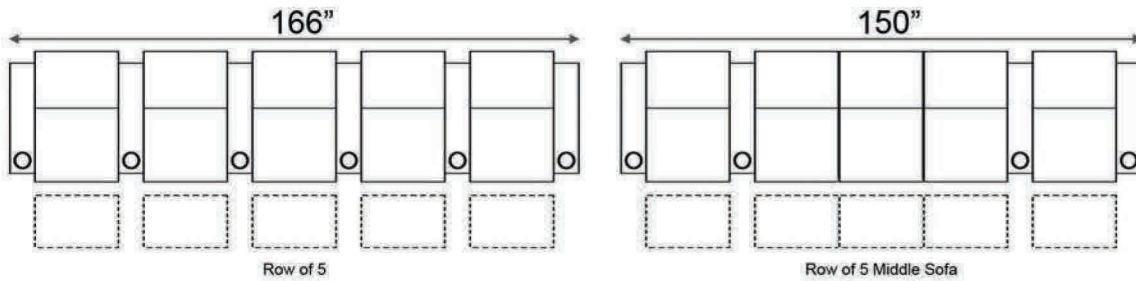

Distance from wall needed for full recline: 7"

Popular Configurations

Distance from wall needed for full recline: 7"

LAF & RAF Recliner

RAF Wedge Recliner

RAF Straight Recliner

Armless Recliner

Upright Position

T.V. Position

Fully Reclined

Popular Configurations

Row of 2 Loveseat

Row of 3 Sofa

Row of 4 Sofa

Row of 5

Row of 2

Row of 3 Loveseat Right

Row of 3 Loveseat Left

Row of 3

Row of 4

Row of 4 Middle Loveseat

Row of 4 Dual Loveseats

Row of 5

Row of 5 Middle Sofa