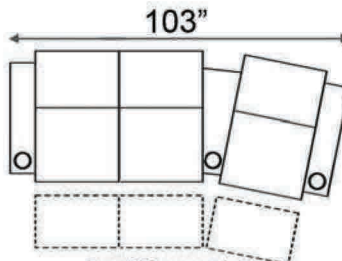

Distance from wall needed for full recline: 7"

Popular Configurations

Distance from wall needed for full recline: 7"

LAF & RAF Recliner

RAF Wedge Recliner

RAF Straight Recliner

Armless Recliner

Upright Position

T.V. Position

Fully Reclined

Popular Configurations

Row of 2 Loveseat

Row of 3 Sofa

Row of 4 Sofa

Row of 5

Row of 2

Row of 3 Loveseat Right

Row of 3 Loveseat Left

Row of 3

Row of 4

Row of 4 Middle Loveseat

Row of 4 Dual Loveseats

Row of 5

Row of 5 Middle Sofa