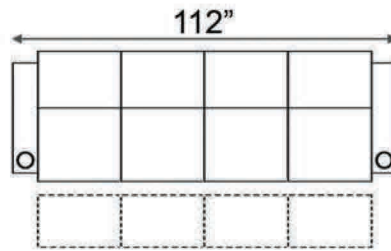

Distance from wall needed for full recline: 7"

Popular Configurations

Distance from wall needed for full recline: 7"

LAF & RAF Recliner

RAF Wedge Recliner

RAF Straight Recliner

Armless Recliner

Upright Position

T.V. Position

Fully Reclined

Popular Configurations

Row of 2 Loveseat

Row of 3 Sofa

Row of 4 Sofa

Row of 5

Row of 2

Row of 3 Loveseat Right

Row of 3 Loveseat Left

Row of 3

Row of 4

Row of 4 Middle Loveseat

Row of 4 Dual Loveseats

Row of 5

Row of 5 Middle Sofa