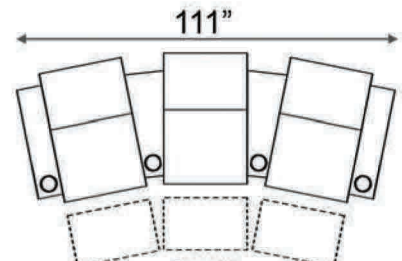

Distance from wall needed for full recline: 7"

Popular Configurations

Distance from wall needed for full recline: 7"

LAF & RAF Recliner

RAF Wedge Recliner

RAF Straight Recliner

Armless Recliner

Upright Position

T.V. Position

Fully Reclined

Popular Configurations

Row of 2 Loveseat

Row of 3 Sofa

Row of 4 Sofa

Row of 5

Row of 2

Row of 3 Loveseat Right

Row of 3 Loveseat Left

Row of 3

Row of 4

Row of 4 Middle Loveseat

Row of 4 Dual Loveseats

Row of 5

Row of 5 Middle Sofa