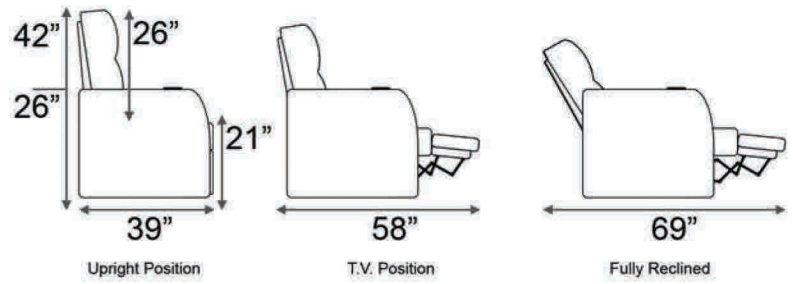

Distance from wall needed for full recline: 7"

Popular Configurations

Distance from wall needed for full recline: 7"

LAF & RAF Recliner

RAF Wedge Recliner

RAF Straight Recliner

Armless Recliner

Upright Position

T.V. Position

Fully Reclined

Popular Configurations

Row of 2 Loveseat

Row of 3 Sofa

Row of 4 Sofa

Row of 5

Row of 2

Row of 3 Loveseat Right

Row of 3 Loveseat Left

Row of 3

Row of 4

Row of 4 Middle Loveseat

Row of 4 Dual Loveseats

Row of 5

Row of 5 Middle Sofa