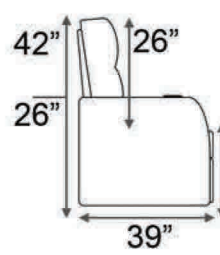

Distance from wall needed for full recline: 7"

Popular Configurations

Distance from wall needed for full recline: 7"

LAF & RAF Recliner

RAF Wedge Recliner

RAF Straight Recliner

Armless Recliner

Upright Position

T.V. Position

Fully Reclined

Popular Configurations

Row of 2 Loveseat

Row of 3 Sofa

Row of 4 Sofa

Row of 5

Row of 2

Row of 3 Loveseat Right

Row of 3 Loveseat Left

Row of 3

Row of 4

Row of 4 Middle Loveseat

Row of 4 Dual Loveseats

Row of 5

Row of 5 Middle Sofa