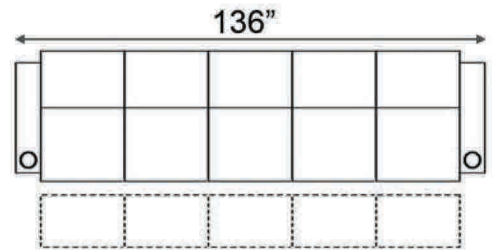

Distance from wall needed for full recline: 7"

Popular Configurations

Distance from wall needed for full recline: 7"

LAF & RAF Recliner

RAF Wedge Recliner

RAF Straight Recliner

Armless Recliner

Upright Position

T.V. Position

Fully Reclined

Popular Configurations

Row of 2 Loveseat

Row of 3 Sofa

Row of 4 Sofa

Row of 5

Row of 2

Row of 3 Loveseat Right

Row of 3 Loveseat Left

Row of 3

Row of 4

Row of 4 Middle Loveseat

Row of 4 Dual Loveseats

Row of 5

Row of 5 Middle Sofa