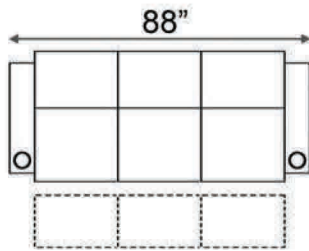

Distance from wall needed for full recline: 7"

Popular Configurations

Distance from wall needed for full recline: 7"

LAF & RAF Recliner

RAF Wedge Recliner

RAF Straight Recliner

Armless Recliner

Upright Position

T.V. Position

Fully Reclined

Popular Configurations

Row of 2 Loveseat

Row of 3 Sofa

Row of 4 Sofa

Row of 5

Row of 2

Row of 3 Loveseat Right

Row of 3 Loveseat Left

Row of 3

Row of 4

Row of 4 Middle Loveseat

Row of 4 Dual Loveseats

Row of 5

Row of 5 Middle Sofa