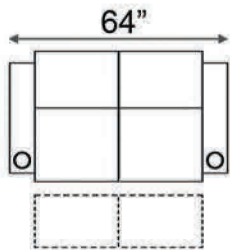

Distance from wall needed for full recline: 7"

Popular Configurations

Distance from wall needed for full recline: 7"

LAF & RAF Recliner

RAF Wedge Recliner

RAF Straight Recliner

Armless Recliner

Upright Position

T.V. Position

Fully Reclined

Popular Configurations

Row of 2 Loveseat

Row of 3 Sofa

Row of 4 Sofa

Row of 5

Row of 2

Row of 3 Loveseat Right

Row of 3 Loveseat Left

Row of 3

Row of 4

Row of 4 Middle Loveseat

Row of 4 Dual Loveseats

Row of 5

Row of 5 Middle Sofa