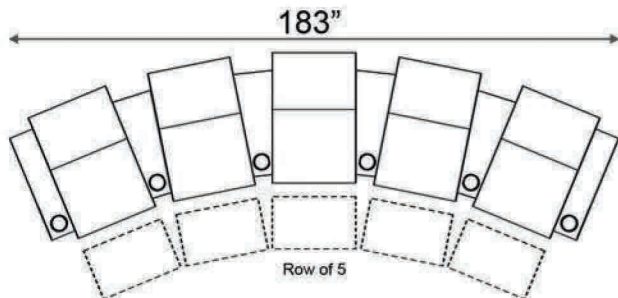

Distance from wall needed for full recline: 7"

Popular Configurations

Distance from wall needed for full recline: 7"

LAF & RAF Recliner

RAF Wedge Recliner

RAF Straight Recliner

Armless Recliner

Upright Position

T.V. Position

Fully Reclined

Popular Configurations

Row of 2 Loveseat

Row of 3 Sofa

Row of 4 Sofa

Row of 5

Row of 2

Row of 3 Loveseat Right

Row of 3 Loveseat Left

Row of 3

Row of 4

Row of 4 Middle Loveseat

Row of 4 Dual Loveseats

Row of 5

Row of 5 Middle Sofa