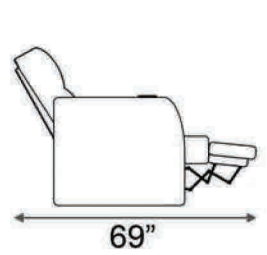

Distance from wall needed for full recline: 7"

Popular Configurations

Distance from wall needed for full recline: 7"

LAF & RAF Recliner

RAF Wedge Recliner

RAF Straight Recliner

Armless Recliner

Upright Position

T.V. Position

Fully Reclined

Popular Configurations

Row of 2 Loveseat

Row of 3 Sofa

Row of 4 Sofa

Row of 5

Row of 2

Row of 3 Loveseat Right

Row of 3 Loveseat Left

Row of 3

Row of 4

Row of 4 Middle Loveseat

Row of 4 Dual Loveseats

Row of 5

Row of 5 Middle Sofa