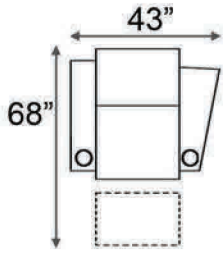

Distance from wall needed for full recline: 7"

Popular Configurations

Distance from wall needed for full recline: 7"

LAF & RAF Recliner

RAF Wedge Recliner

RAF Straight Recliner

Armless Recliner

Upright Position

T.V. Position

Fully Reclined

Popular Configurations

Row of 2 Loveseat

Row of 3 Sofa

Row of 4 Sofa

Row of 5

Row of 2

Row of 3 Loveseat Right

Row of 3 Loveseat Left

Row of 3

Row of 4

Row of 4 Middle Loveseat

Row of 4 Dual Loveseats

Row of 5

Row of 5 Middle Sofa