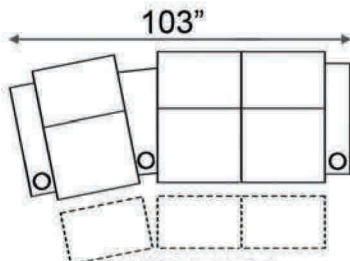

Distance from wall needed for full recline: 7"

Popular Configurations

Distance from wall needed for full recline: 7"

LAF & RAF Recliner

RAF Wedge Recliner

RAF Straight Recliner

Armless Recliner

Upright Position

T.V. Position

Fully Reclined

Popular Configurations

Row of 2 Loveseat

Row of 3 Sofa

Row of 4 Sofa

Row of 5

Row of 2

Row of 3 Loveseat Right

Row of 3 Loveseat Left

Row of 3

Row of 4

Row of 4 Middle Loveseat

Row of 4 Dual Loveseats

Row of 5

Row of 5 Middle Sofa