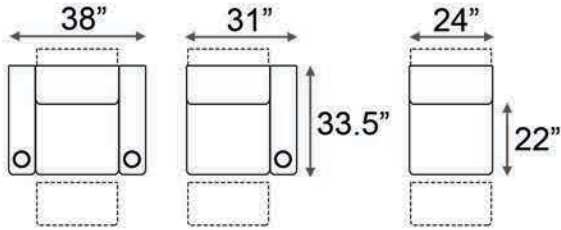

Armrest Width: 7"

Distance from wall needed for full recline: 7.5"

Double Arm Recliner    RAF Recliner    Armless Recliner

Upright Position    'T.V. Position' Recline    Full Recline Position

Popular Configurations