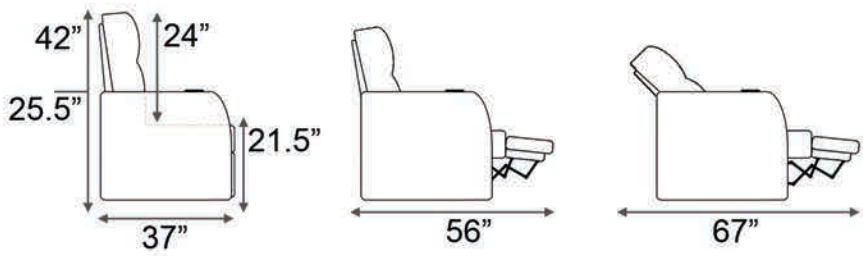

Armrest Width: 7"

Distance from wall needed for full recline: 7.5"

Double Arm Recliner    RAF Recliner    Armless Recliner

Upright Position    'T.V. Position' Recline    Full Recline Position

Popular Configurations