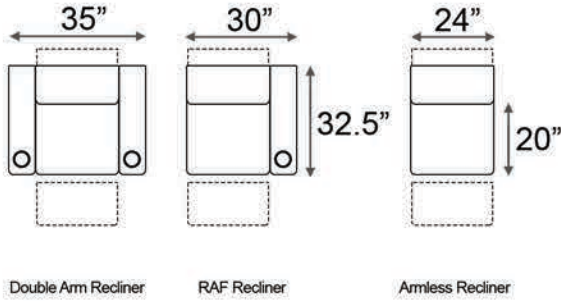

Armrest Width: 5.5"

Distance from wall needed for full recline: 4.5"

Popular Configurations