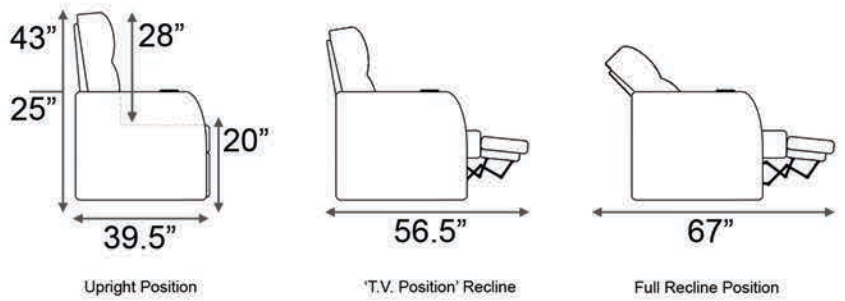

Armrest Width: 5.5"

Distance from wall needed for full recline: 4.5"

Popular Configurations