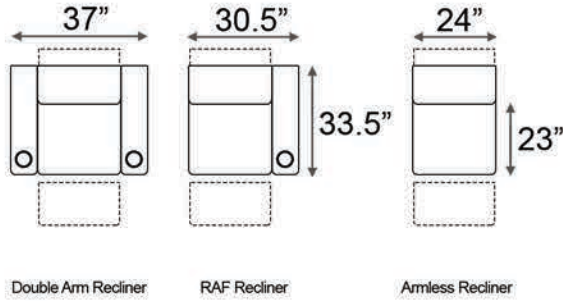

Armrest Width: 7"

Distance from wall needed for full recline: 6"

Popular Configurations