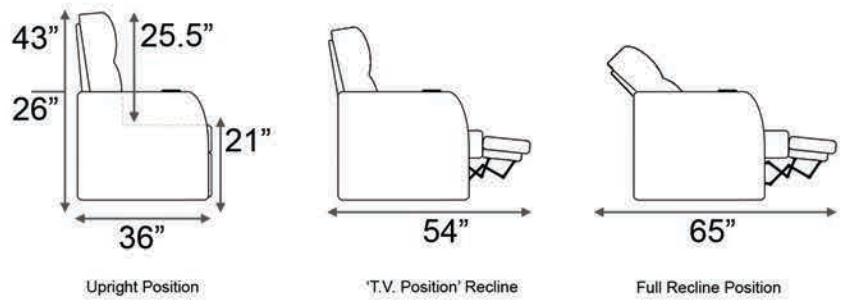

Armrest Width: 7"

Distance from wall needed for full recline: 6"

Popular Configurations