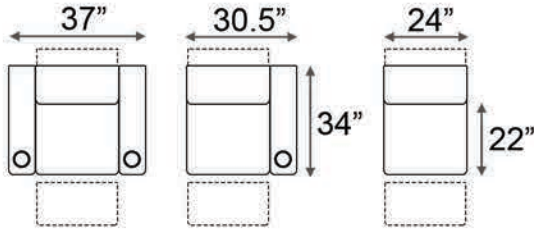

Armrest Width: 6.5"

Double Arm Recliner RAF Recliner Armless Recliner

Distance from wall needed for full recline: 6.5"

Upright Position 'T.V. Position' Recline Full Recline Position

Popular Configurations