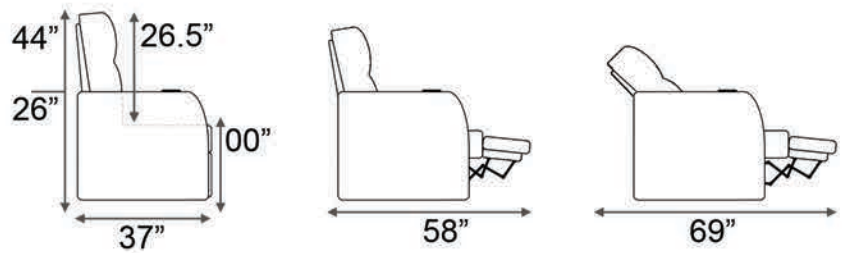

Armrest Width: 6.5"

Double Arm Recliner RAF Recliner Armless Recliner

Distance from wall needed for full recline: 6.5"

Upright Position 'T.V. Position' Recline Full Recline Position

Popular Configurations