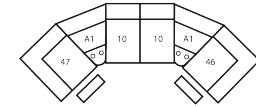

## Dimensions

- A - Seat Depth - 23"/ 58cm
- B - Seat Height - 19"/ 48cm
- C - Arm Height - 26"/ 66cm

**Arm Height** - measured from the top of the arm to the floor.

**Seat Height** - measured from the crown of the seat cushion to the floor.

**CONFIGURATION MB**

106 x 120" .  
269 x 305cm

**CONFIGURATION MD**

119 x 120" .  
302 x 305cm

**CONFIGURATION ME**

161 x 66" .  
409 x 168cm

**CONFIGURATION MF**

124 x 46" .  
315 x 117cm

**CONFIGURATION MG**

162 x 51" .  
411 x 130cm

**CONFIGURATION MH**

121 x 39" .  
307 x 99cm

**CONFIGURATION MI**

157 x 39" .  
399 x 99cm