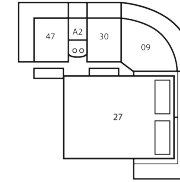

## Dimensions

- A - Seat Depth - 23"/ 58cm
- B - Seat Height - 19"/ 48cm
- C - Arm Height - 26"/ 66cm

**Arm Height** - measured from the top of the arm to the floor.

**Seat Height** - measured from the crown of the seat cushion to the floor.

**CONFIGURATION MB**

106 x 120" .  
269 x 305cm

**CONFIGURATION MD**

119 x 120" .  
302 x 305cm

**CONFIGURATION ME**

161 x 66" .  
409 x 168cm

**CONFIGURATION MF**

124 x 46" .  
315 x 117cm

**CONFIGURATION MG**

162 x 51" .  
411 x 130cm

**CONFIGURATION MH**

121 x 39" .  
307 x 99cm

**CONFIGURATION MI**

157 x 39" .  
399 x 99cm