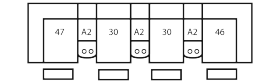

## Dimensions

- A - Seat Depth - 23"/ 58cm
- B - Seat Height - 19"/ 48cm
- C - Arm Height - 26"/ 66cm

**Arm Height** - measured from the top of the arm to the floor.

**Seat Height** - measured from the crown of the seat cushion to the floor.

**CONFIGURATION MB**

106 x 120" .  
269 x 305cm

**CONFIGURATION MD**

119 x 120" .  
302 x 305cm

**CONFIGURATION ME**

161 x 66" .  
409 x 168cm

**CONFIGURATION MF**

124 x 46" .  
315 x 117cm

**CONFIGURATION MG**

162 x 51" .  
411 x 130cm

**CONFIGURATION MH**

121 x 39" .  
307 x 99cm

**CONFIGURATION MI**

157 x 39" .  
399 x 99cm