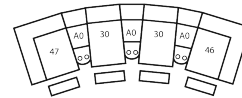

## Dimensions

- A - Seat Depth - 23"/ 58cm
- B - Seat Height - 19"/ 48cm
- C - Arm Height - 26"/ 66cm

**Arm Height** - measured from the top of the arm to the floor.

**Seat Height** - measured from the crown of the seat cushion to the floor.

**CONFIGURATION MB**

106 x 120" .  
269 x 305cm

**CONFIGURATION MD**

119 x 120" .  
302 x 305cm

**CONFIGURATION ME**

161 x 66" .  
409 x 168cm

**CONFIGURATION MF**

124 x 46" .  
315 x 117cm

**CONFIGURATION MG**

162 x 51" .  
411 x 130cm

**CONFIGURATION MH**

121 x 39" .  
307 x 99cm

**CONFIGURATION MI**

157 x 39" .  
399 x 99cm