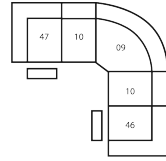

CONFIGURATION MA

106 x 106" .
269 x 269cm