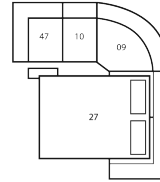

## Dimensions

- A - Seat Depth - 23"/ 58cm
- B - Seat Height - 19"/ 48cm
- C - Arm Height - 26"/ 66cm

**Arm Height** - measured from the top of the arm to the floor.

**Seat Height** - measured from the crown of the seat cushion to the floor.

**CONFIGURATION MB**

106 x 120" .  
269 x 305cm

**CONFIGURATION MD**

119 x 120" .  
302 x 305cm

**CONFIGURATION ME**

161 x 66" .  
409 x 168cm

**CONFIGURATION MF**

124 x 46" .  
315 x 117cm

**CONFIGURATION MG**

162 x 51" .  
411 x 130cm

**CONFIGURATION MH**

121 x 39" .  
307 x 99cm

**CONFIGURATION MI**

157 x 39" .  
399 x 99cm