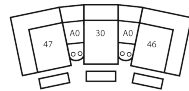

## Dimensions

- A - Seat Depth - 23"/ 58cm
- B - Seat Height - 19"/ 48cm
- C - Arm Height - 26"/ 66cm

**Arm Height** - measured from the top of the arm to the floor.

**Seat Height** - measured from the crown of the seat cushion to the floor.

**CONFIGURATION MB**

106 x 120" .  
269 x 305cm

**CONFIGURATION MD**

119 x 120" .  
302 x 305cm

**CONFIGURATION ME**

161 x 66" .  
409 x 168cm

**CONFIGURATION MF**

124 x 46" .  
315 x 117cm

**CONFIGURATION MG**

162 x 51" .  
411 x 130cm

**CONFIGURATION MH**

121 x 39" .  
307 x 99cm

**CONFIGURATION MI**

157 x 39" .  
399 x 99cm